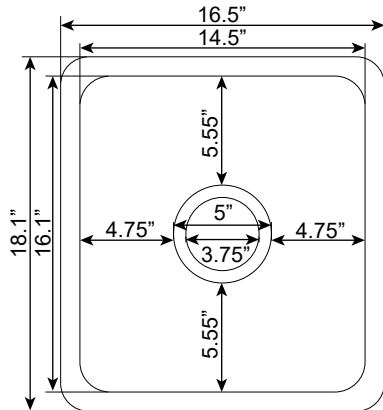

### Style:

- Undermount
- Bar Sink
- Single Bowl

### Size:

- Overall: 18.1"x16.5"x9.4"
- Bowl Size: 16.1"x14.5"x9"