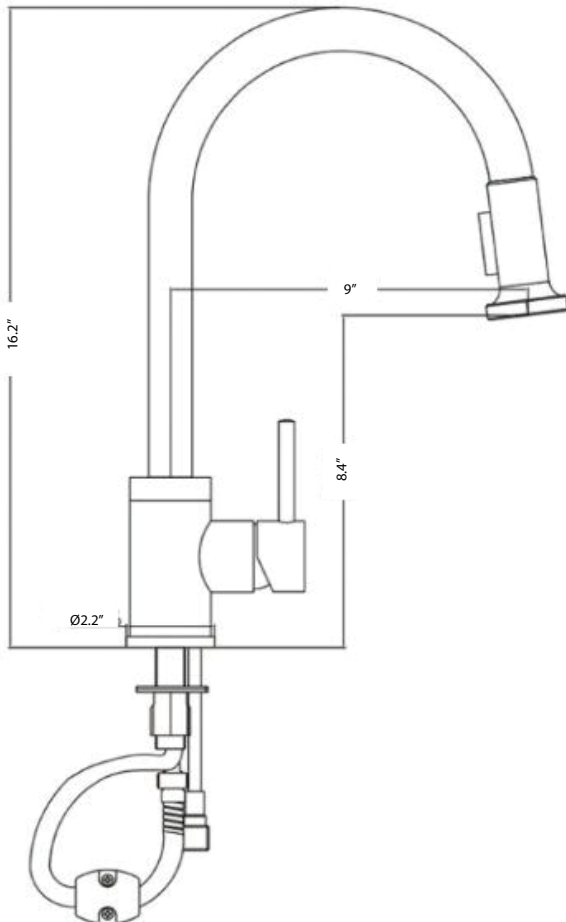

DSF-16KPO02

UPC: 813649022100

Style:

- Pull Down Kitchen Faucet
- Two Function Spray Head

Installation Type:

- Single Hole

Features:

- Brass Water Way
- Zinc Handle
- Ceramic Disc Cartridge
- Neoperl Aerator
- Stainless Steel Braided Hose, US 3/8", 50cm Length
- **Base Plate Not Included**

Flow Rate:

- 1.5 gpm max @ 60 psi

Certifications:

- cUPC

Warranty:

- Lifetime Limited Warranty

Available Color/Finish

CR - Chrome
BN - Brushed Nickel
ORB - Oil Rubbed Bronze
BKBN - Black Brushed Nickel
BKNP - Black Nickel Polished