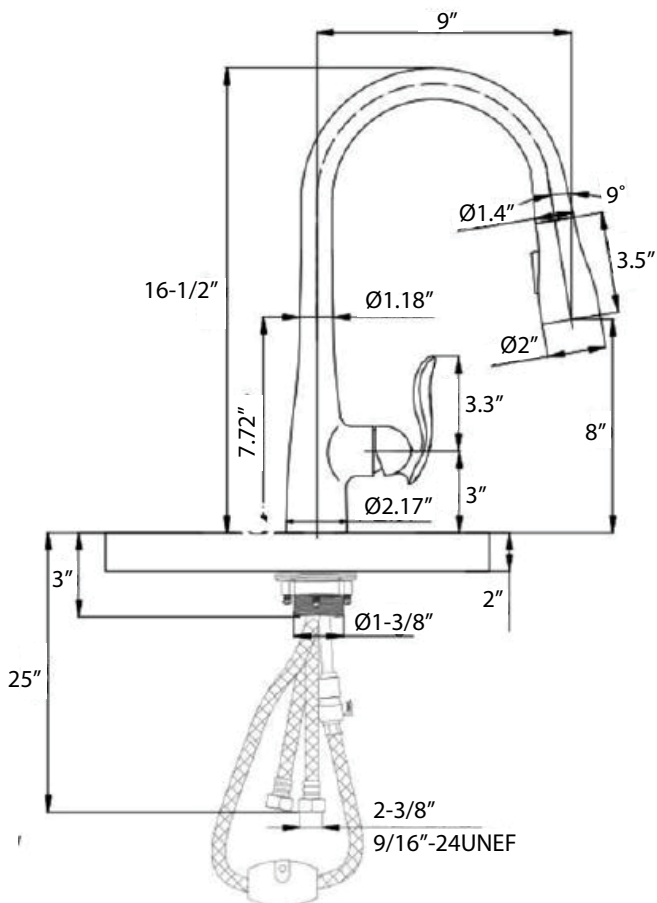

DSF-17KPO01

UPC: 813649022049

Style:

- Pull Down Kitchen Faucet
- Two Function Spray Head

Installation Type:

- Single Hole

Features:

- Brass Water Way
- Zinc Handle
- Ceramic Disc Cartridge
- Neoperl Aerator
- Stainless Steel Braided Hose, US 3/8", 50cm Length
- **Base Plate Not Included**

Flow Rate:

- 1.5 gpm max @ 60 psi

Certifications:

- cUPC

Warranty:

- Lifetime Limited Warranty

Available Color/Finish

CR - Chrome
BN - Brushed Nickel
ORB - Oil Rubbed Bronze
BKBN - Black Brushed Nickel
BKNP - Black Nickel Polished