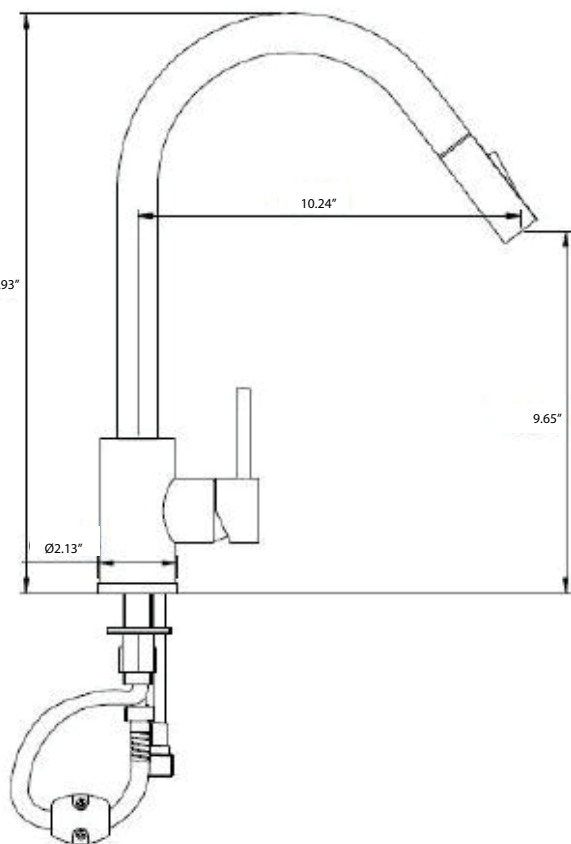

DSF-17KPO03

UPC: 813649022117

Style:

- Pull Down Kitchen Faucet
- Two Function Spray Head

Installation Type:

- Single Hole

Features:

- Brass Water Way
- Zinc Handle
- Ceramic Disc Cartridge
- Neoperl Aerator
- Stainless Steel Braided Hose, US 3/8", 50cm Length
- **Base Plate Not Included**

Flow Rate:

- 1.5 gpm max @ 60 psi

Certifications:

- cUPC

Warranty:

- Lifetime Limited Warranty

Available Color/Finish

CR - Chrome
BN - Brushed Nickel
ORB - Oil Rubbed Bronze
BKBN - Black Brushed Nickel
BKNP - Black Nickel Polished

Applies To Models:

- DSF-17KPO03CR..... UPC: 813649022117
- DSF-17KPO03BN..... UPC: 813649022124
- DSF-17KPO03ORB
- DSF-17KPO03BKBN..... UPC: 813649022131
- DSF-17KPO03BKNP..... UPC: 813649022148