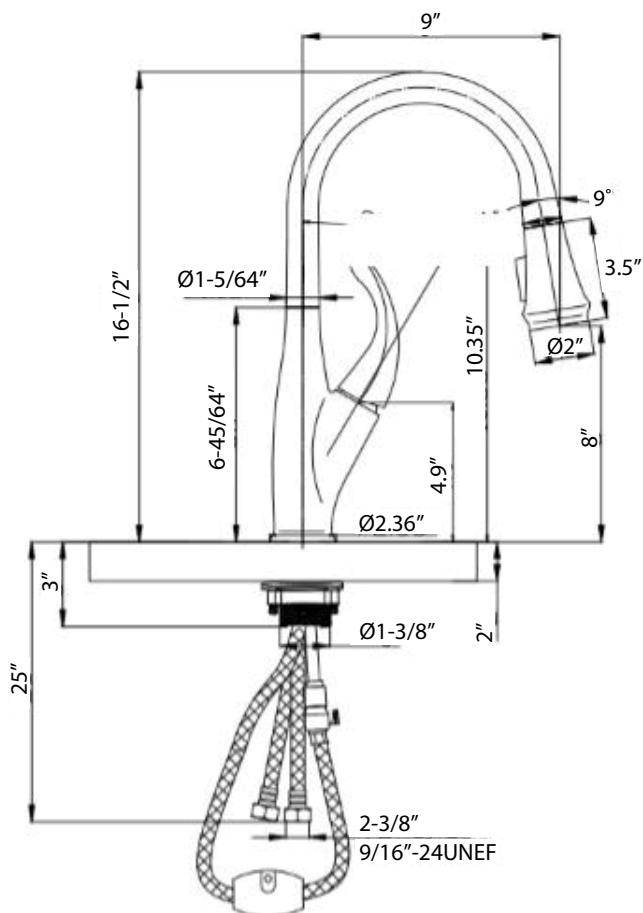

Warranty:

- Lifetime Limited Warranty

Available Color/Finish

CR - Chrome
BN - Brushed Nickel
ORB - Oil Rubbed Bronze
BKBN - Black Brushed Nickel
BKNP - Black Nickel Polished

Applies To Models:

DSF-18KPO00CR..... UPC: 813649022063
DSF-18KPO00BN..... UPC: 813649022049
DSF-18KPO00ORB
DSF-18KPO00BKBN
DSF-18KPO00BKNP