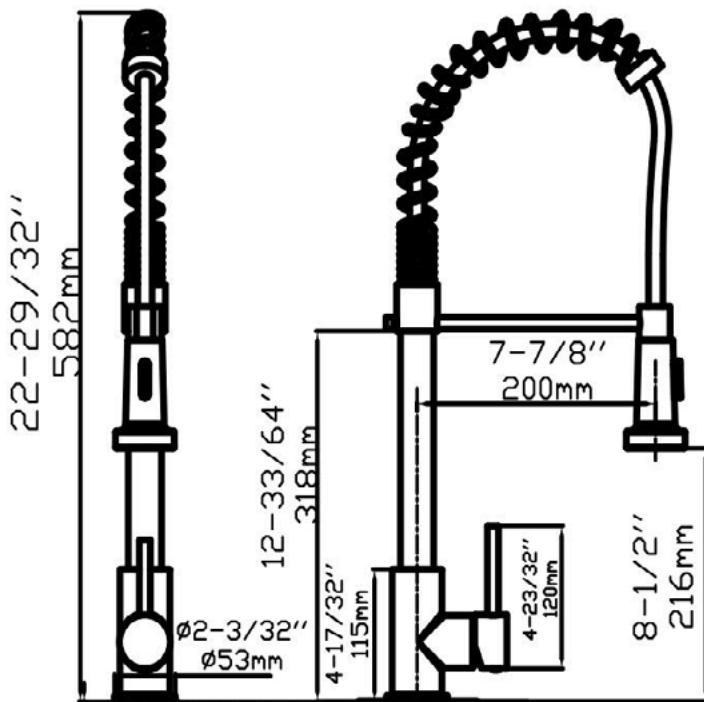

DSF-23KRS00

UPC: 813649021868

Style:

- Pre-Rinse Faucet
- Pull Down Kitchen Faucet
- Two Function Spray Head

Installation Type:

- Single Hole

Features:

- Brass Water Way
- Zinc Handle
- Ceramic Disc Cartridge
- Neoperl Aerator
- Stainless Steel Braided Hose, US 3/8", 50cm Length
- **Base Plate Not Included**

Flow Rate:

- 1.5 gpm max @ 60 psi

Certifications:

- cUPC

Warranty:

- Lifetime Limited Warranty

Available Color/Finish

CR - Chrome
BN - Brushed Nickel
ORB - Oil Rubbed Bronze
BKBN - Black Brushed Nickel
BKNP - Black Nickel Polished