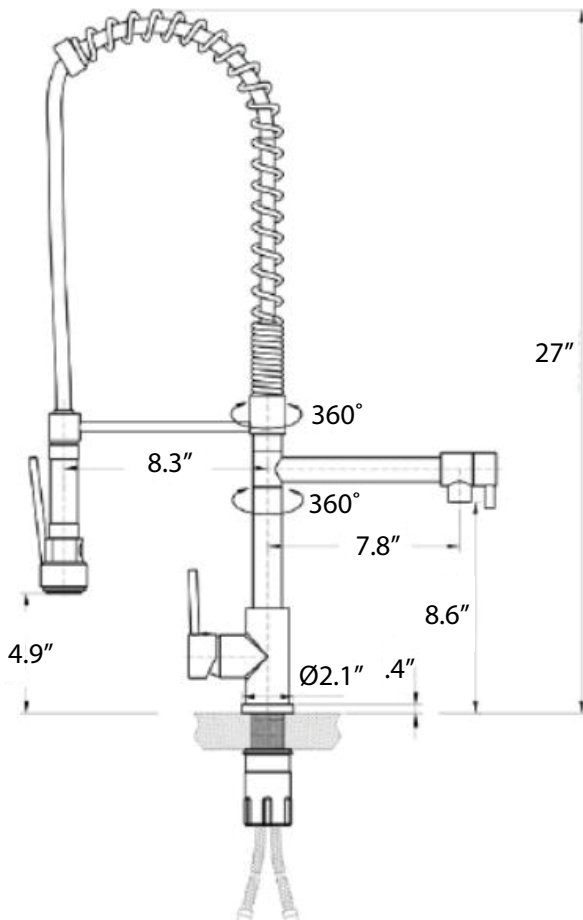

DSF-27KCO00

UPC: 813649021905

Style:

- Pre-Rinse Faucet
- Pull Down Kitchen Faucet
- Two Function Spray Head

Installation Type:

- Single Hole

Features:

- Brass Water Way
- Zinc Handle
- Ceramic Disc Cartridge
- Neoperl Aerator
- Stainless Steel Braided Hose, US 3/8", 50cm Length
- **Base Plate Not Included**

Flow Rate:

- 1.5 gpm max @ 60 psi

Certifications:

- cUPC

Warranty:

- Lifetime Limited Warranty

Available Color/Finish

CR - Chrome

BN - Brushed Nickel

ORB - Oil Rubbed Bronze

BKBN - Black Brushed Nickel

BKNP - Black Nickel Polished

Applies To Models:

DSF-27KCO00CR..... UPC: 813649021905

DSF-27KCO00BN ..... UPC: 813649021912

DSF-27KCO00ORB

DSF-27KCO00BKBN

DSF-27KCO00BKNP