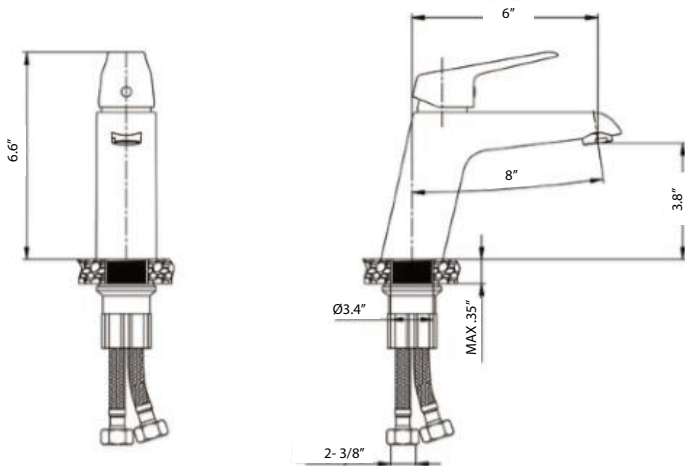

**DSF-32BSH00**

UPC: 813649022193

**Style:**

- Bathroom Faucet
- Single Handle

**Installation Type:**

- One Hole

**Features:**

- Brass Water Way
- Ceramic Disc Cartridge
- Neoperl Aerator
- Stainless Steel Braided Hose, US 3/8", 50cm Length
- Includes Push Pop-Up Drain For Use With Overflow

**Flow Rate:**

- 1.5 gpm max @ 60 psi

**Certifications:**

- cUPC

**Warranty:**

- Lifetime Limited Warranty

**Available Color/Finish**

CR - Chrome  
BN - Brushed Nickel  
ORB - Oil Rubbed Bronze  
BKBN - Black Brushed Nickel  
BKNP - Black Nickel Polished  
BKCR - Black & Chrome  
WCR - White & Chrome