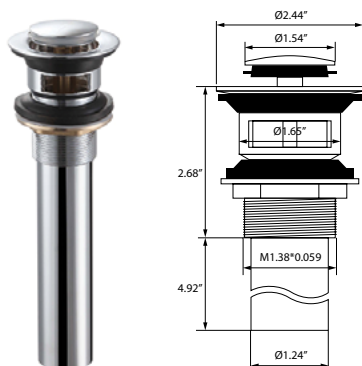

**DSF-32BSH00**

UPC: 813649022193

**Style:**

- Bathroom Faucet
- Single Handle

**Installation Type:**

- One Hole

**Features:**

- Brass Water Way
- Ceramic Disc Cartridge
- Neoperl Aerator
- Stainless Steel Braided Hose, US 3/8", 50cm Length
- Includes Push Pop-Up Drain For Use With Overflow

**Flow Rate:**

- 1.5 gpm max @ 60 psi

**Certifications:**

- cUPC

**Warranty:**

- Lifetime Limited Warranty

**Available Color/Finish**

CR - Chrome  
BN - Brushed Nickel  
ORB - Oil Rubbed Bronze  
BKBN - Black Brushed Nickel  
BKNP - Black Nickel Polished  
BKCR - Black & Chrome  
WCR - White & Chrome