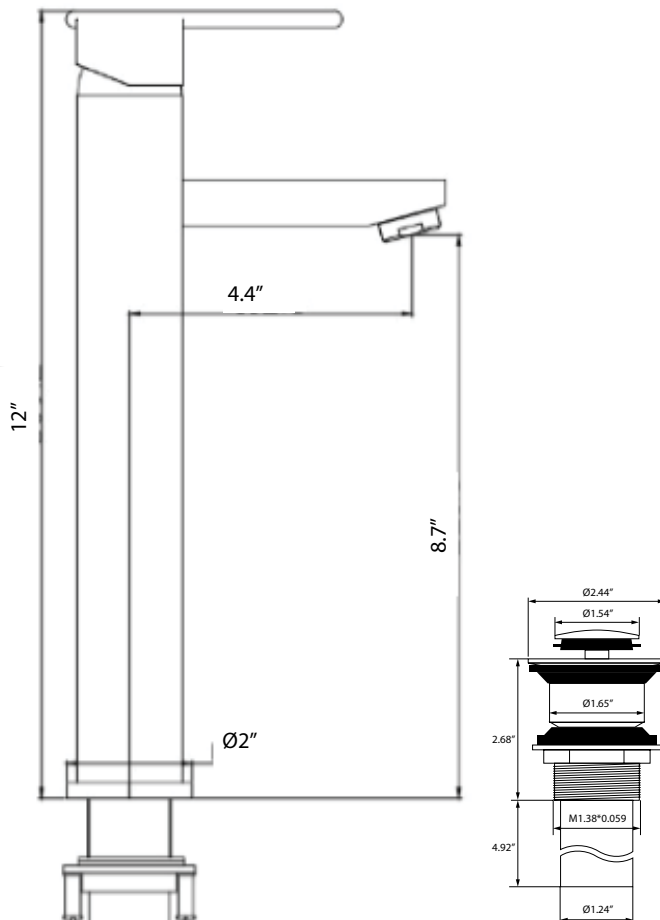

DSF-34BVE00

UPC: 813649027396

Style:

- Bathroom Vessel Faucet
- Single Handle

Installation Type:

- One Hole

Features:

- Brass Water Way
- Ceramic Disc Cartridge
- Neoperl Aerator
- Stainless Steel Braided Hose, US 3/8", 50cm Length
- Includes Non-Overflow Push Pop-Up Drain

Flow Rate:

- 1.5 gpm max @ 60 psi

Certifications:

- cUPC

Warranty:

- Lifetime Limited Warranty

Available Color/Finish

CR - Chrome
BN - Brushed Nickel
ORB - Oil Rubbed Bronze
BKBN - Black Brushed Nickel
BKNP - Black Nickel Polished

Applies To Models:

DSF-34BVE00CR	UPC: 813649027402
DSF-34BVE00BN	UPC: 813649027396
DSF-34BVE00ORB	UPC:
DSF-34BVE00BKBN	UPC: 813649027372
DSF-34BVE00BKNP	UPC: 813649027389