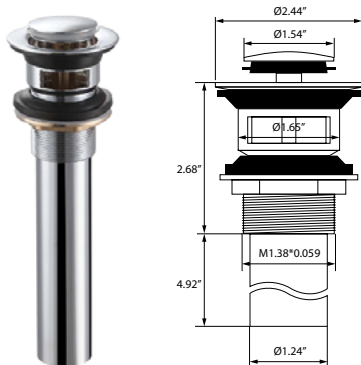

### Style:

- Bathroom Faucet
- Single Handle

### Installation Type:

- One Hole

### Features:

- Brass Water Way
- Ceramic Disc Cartridge
- Neoperl Aerator
- Stainless Steel Braided Hose, US 3/8", 50cm Length
- Includes Push Pop-Up Drain For Use With Overflow