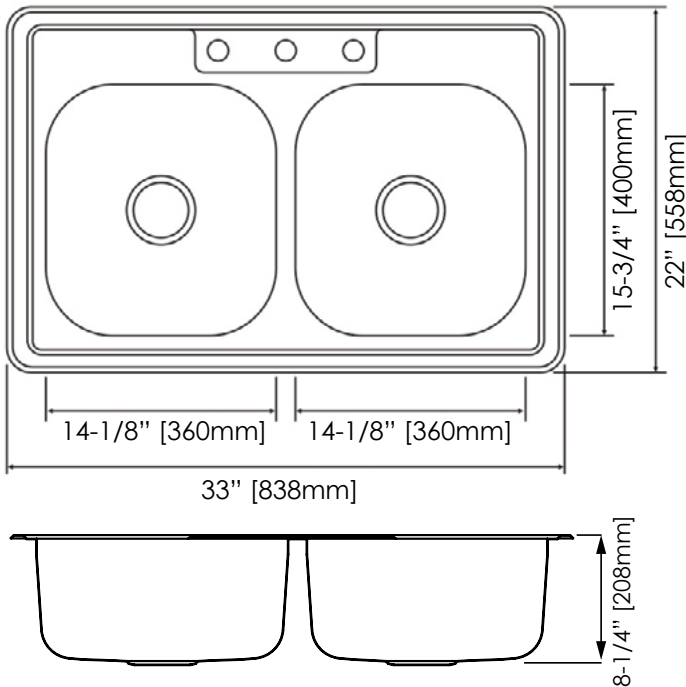

GSR-20-TM5050-3

UPC: 813649022452

Style:

- Standard Radius
- Topmount
- Kitchen Sink
- 50/50 Double Bowl

Size:

- Overall: 33"x22"x8.25"
- Bowl Size: (L)14.125"x15.75"x8.25" | (R)14.125"x15.75"x8.25"

Features:

- 20 Gauge Thickness
- 304 Stainless Steel Sink
- 18/10 Chrome/Nickel Content
- Extra Large Sound Cancellation Pads
- Thermal Undercoating

Faucet Holes:

- 3 Hole Faucet Installation

Certifications:

- cUPC