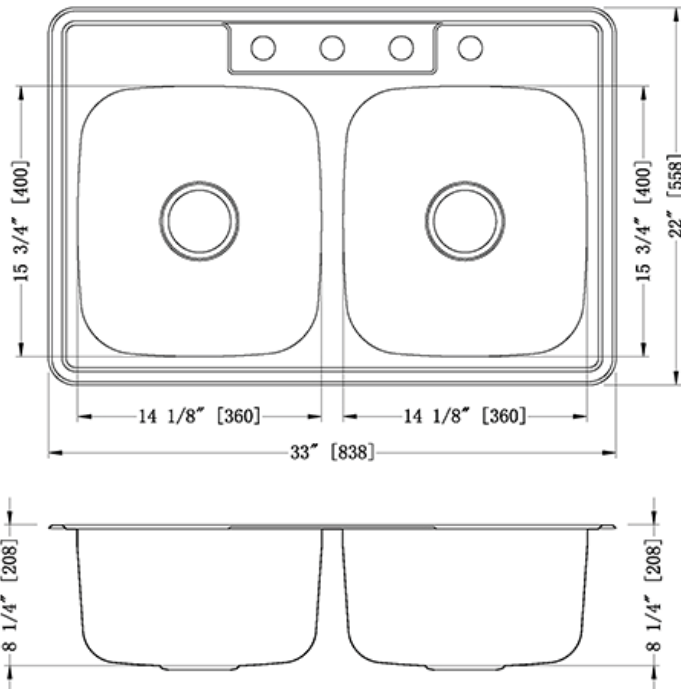

GSR-20-TM5050

UPC: 813649022445

Style:

- Standard Radius
- Topmount
- Kitchen Sink
- 50/50 Double Bowl

Size:

- Overall: 33"x22"x8.25"
- Bowl Size: (L)14.125"x15.75"x8.25" | (R)14.125"x15.75"x8.25"

Features:

- 20 Gauge Thickness
- 304 Stainless Steel Sink
- 18/10 Chrome/Nickel Content
- Extra Large Sound Cancellation Pads
- Thermal Undercoating

Faucet Holes:

- 4 Hole Faucet Installation

Certifications:

- cUPC