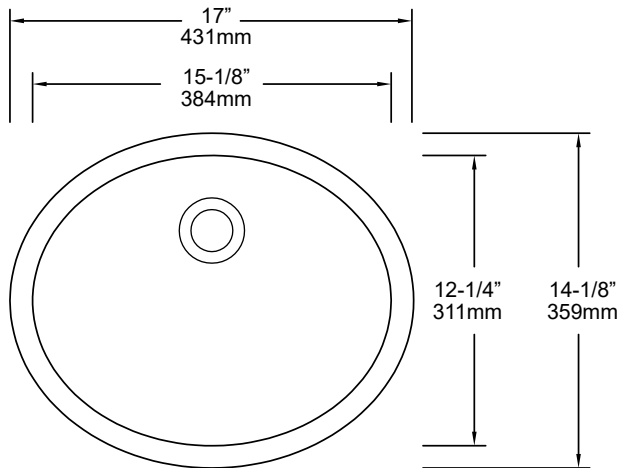

Warranty:

- Lifetime Limited Warranty

Available Color/Finish

W - White
B - Biscuit
BK - Black

Applies To Models:

- US-1512W..... UPC: 813649029666
- US-1512B ..... UPC: 813649029642
- US-1512BK ..... UPC: 813649029659

*Drain sold separately.