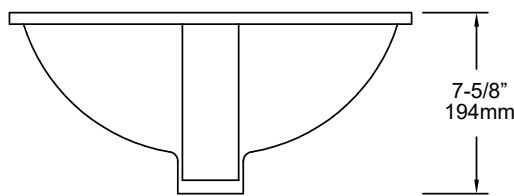

Warranty:

- Lifetime Limited Warranty

Available Color/Finish

W - White
B - Biscuit
BK - Black

Applies To Models:

- US-1512W..... UPC: 813649029666
- US-1512B ..... UPC: 813649029642
- US-1512BK ..... UPC: 813649029659

*Drain sold separately.