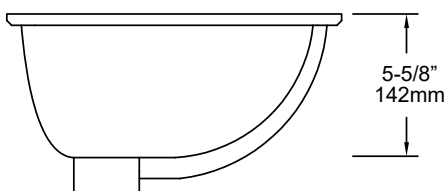

Warranty:

- Lifetime Limited Warranty

Available Color/Finish

W - White
B - Biscuit
BK - Black

Applies To Models:

- US-1512W..... UPC: 813649029666
- US-1512B ..... UPC: 813649029642
- US-1512BK ..... UPC: 813649029659

*Drain sold separately.