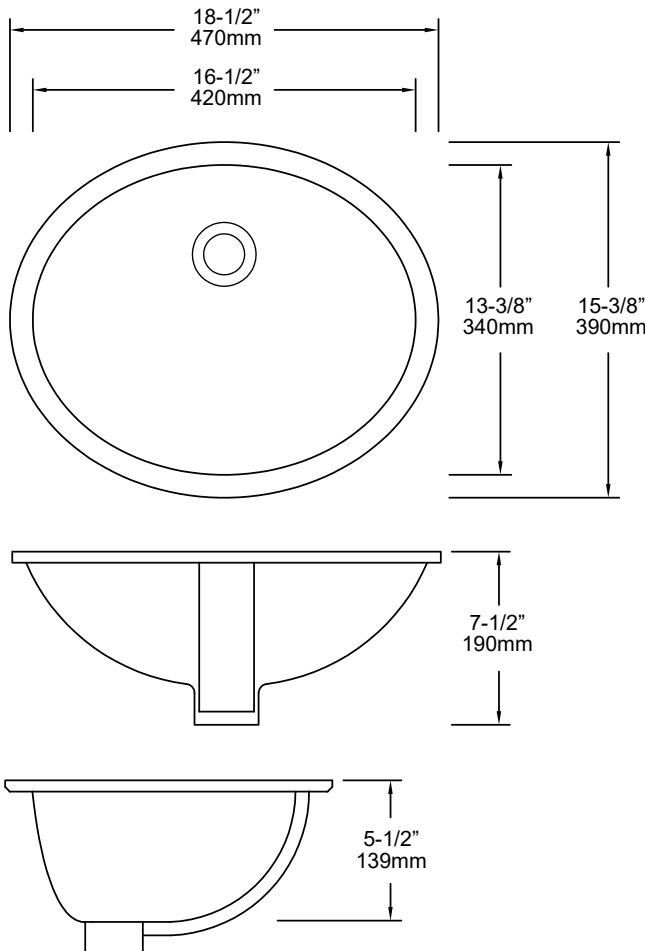

Warranty:

- Lifetime Limited Warranty

Available Color/Finish

W - White
B - Biscuit
BK - Black

Applies To Models:

- US-1613W..... UPC: 813649029697
- US-1613B ..... UPC: 813649029673
- US-1613BK ..... UPC: 813649029680

*Drain sold separately.