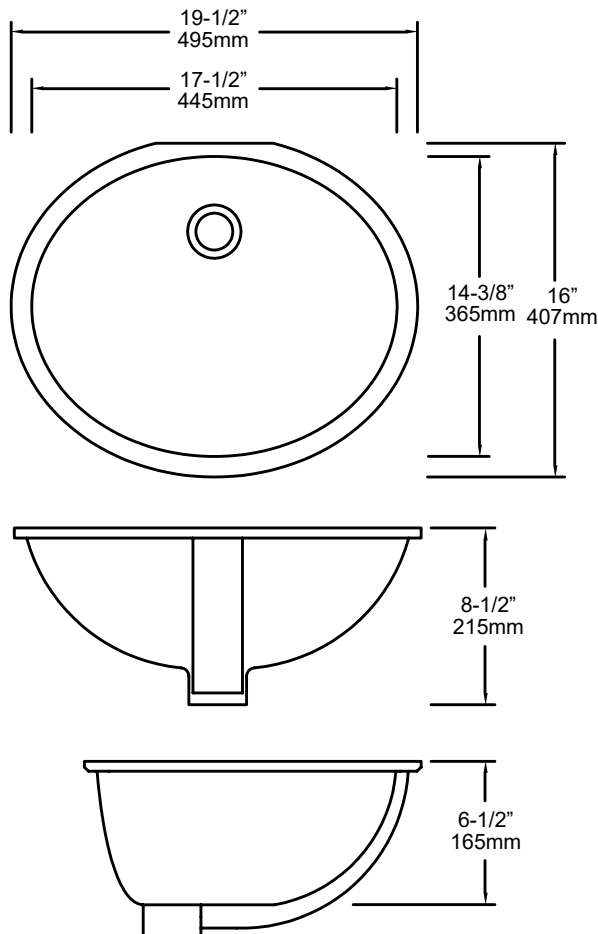

US-1714

*SHOWN IN WHITE

Style:

- Undermount
- Lavatory Sink
- Single Oval Bowl

Material:

- Porcelain

Size:

- Overall: 19.5" x 16" x 8.5"
- Bowl Size: 17.5" x 14.375" x 6.5"

Certifications:

- cUPC

Important:

Dimensions of fixtures are nominal and may vary within the range of tolerances established by ANSI Standard A112.19.2. These measurements are subject to change or cancellation. No responsibility is assumed for use of superseded or voided pages.