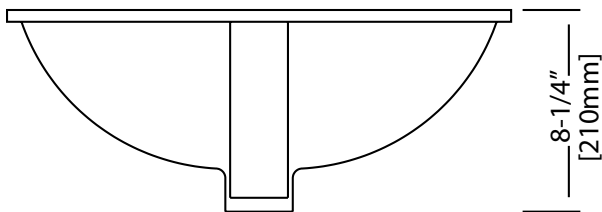

# US-1812

\*SHOWN IN WHITE

**Style:**

- Undermount
- Lavatory Sink
- Single Rectangle Bowl

**Material:**

- Porcelain

**Size:**

- Overall: 20-5/8" x 14-5/8" x 8-1/4"
- Bowl Size: 18-3/8" x 12-3/8" x 6-1/4"

**Certifications:**

- cUPC

**Important:**

Dimensions of fixtures are nominal and may vary within the range of tolerances established by ANSI Standard A112.19.2. These measurements are subject to change or cancellation. No responsibility is assumed for use of superseded or voided pages.