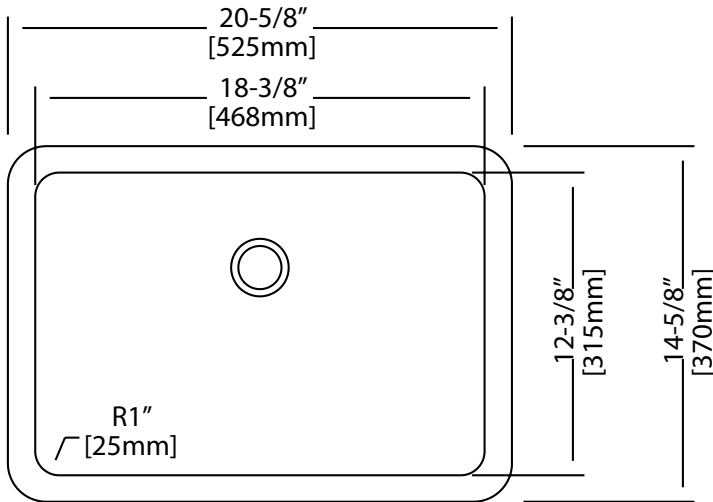

# US-1812

\*SHOWN IN WHITE

**Style:**

- Undermount
- Lavatory Sink
- Single Rectangle Bowl

**Material:**

- Porcelain

**Size:**

- Overall: 20-5/8" x 14-5/8" x 8-1/4"
- Bowl Size: 18-3/8" x 12-3/8" x 6-1/4"

**Certifications:**

- cUPC

**Important:**

Dimensions of fixtures are nominal and may vary within the range of tolerances established by ANSI Standard A112.19.2. These measurements are subject to change or cancellation. No responsibility is assumed for use of superseded or voided pages.

- US-1812W..... UPC: 813649029819
- US-1812B ..... UPC: 813649029796
- US-1812BK ..... UPC: 813649029802

\*Drain sold separately.