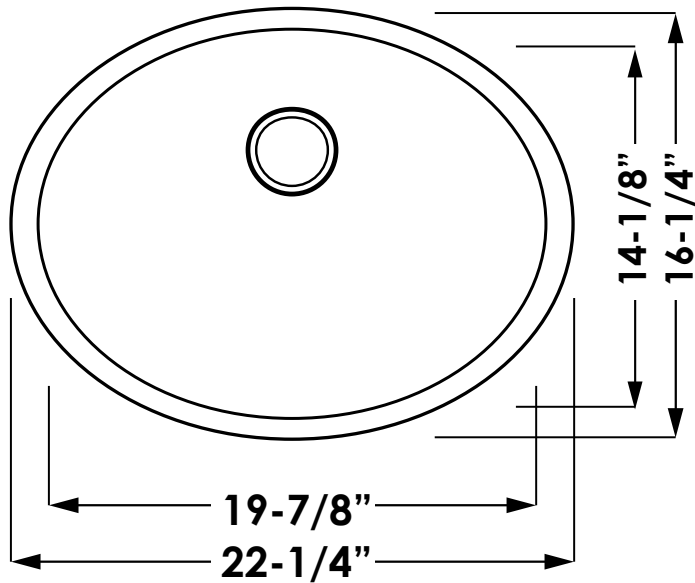

US-2216

*SHOWN IN WHITE

Style:

- Undermount
- Lavatory Sink
- Single Oval Bowl

Material:

- Porcelain

Size:

- Overall: 22.25"x16.25"x7.625"
- Bowl Size: 19.875"x14.125"x7.625"

Certifications:

- cUPC

Important:

Dimensions of fixtures are nominal and may vary within the range of tolerances established by ANSI Standard A112.19.2. These measurements are subject to change or cancellation. No responsibility is assumed for use of superseded or voided pages.