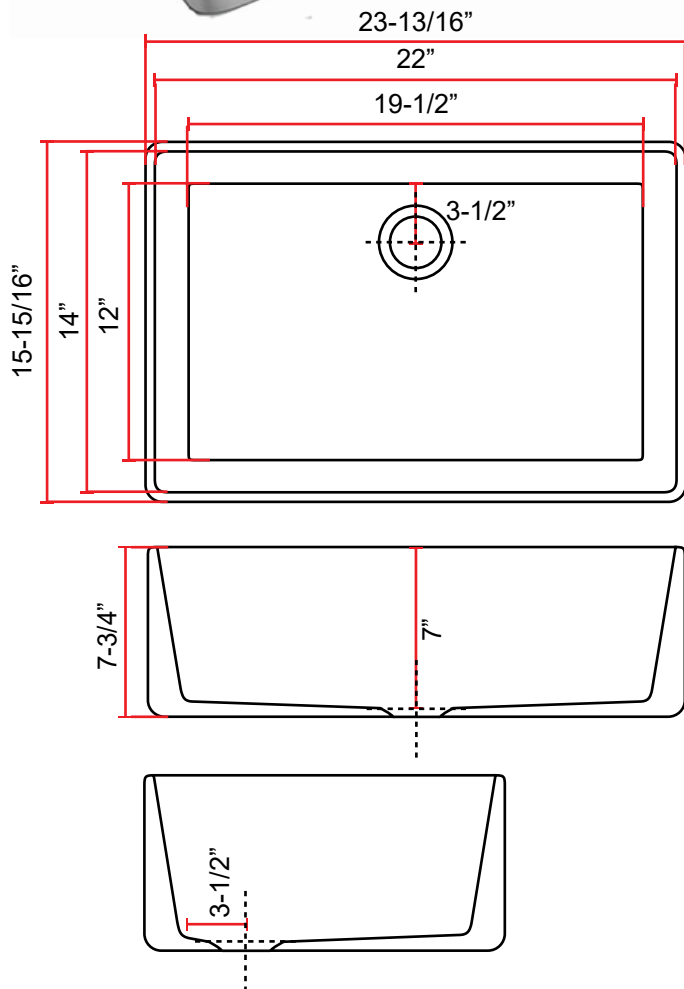

DSE-FCA2416

UPC: 813649026283

Style:

- Apron Front
- Kitchen Sink
- Single Bowl

Material:

- Fire Clay

Size:

- Overall: 23.8125" x 15.9375" x 7.75"
- Bowl: 22" x 14" x 7"
- Bottom: 19.5" x 12"