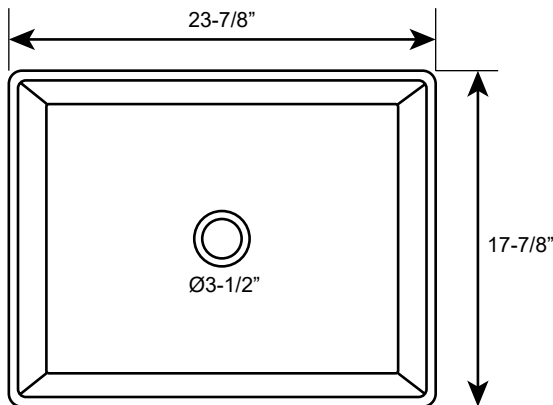

Available Color/Finish

A surface