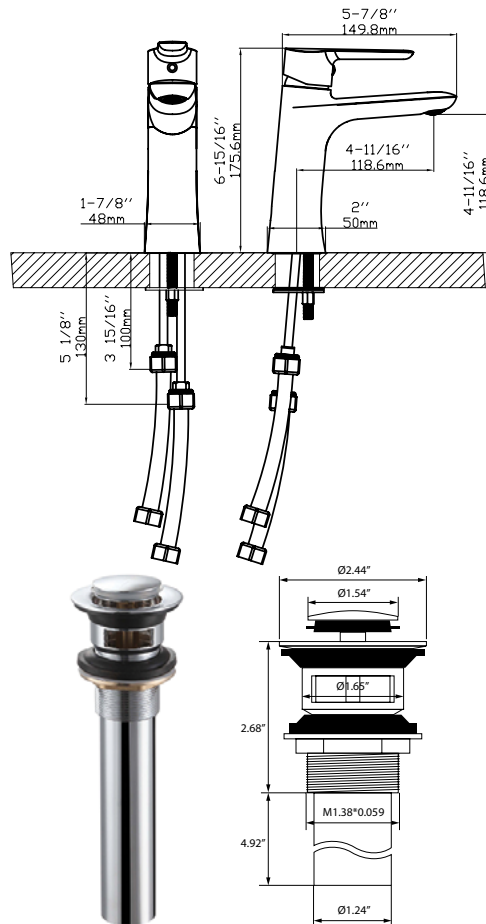

### Style:

- Bathroom Faucet
- Single Handle

### Installation Type:

- One Hole

### Features:

- Brass Water Way
- Ceramic Disc Cartridge
- Neoperl Aerator
- Stainless Steel Braided Hose, US 3/8", 50cm Length
- Includes Push Pop-Up Drain For Use With Overflow