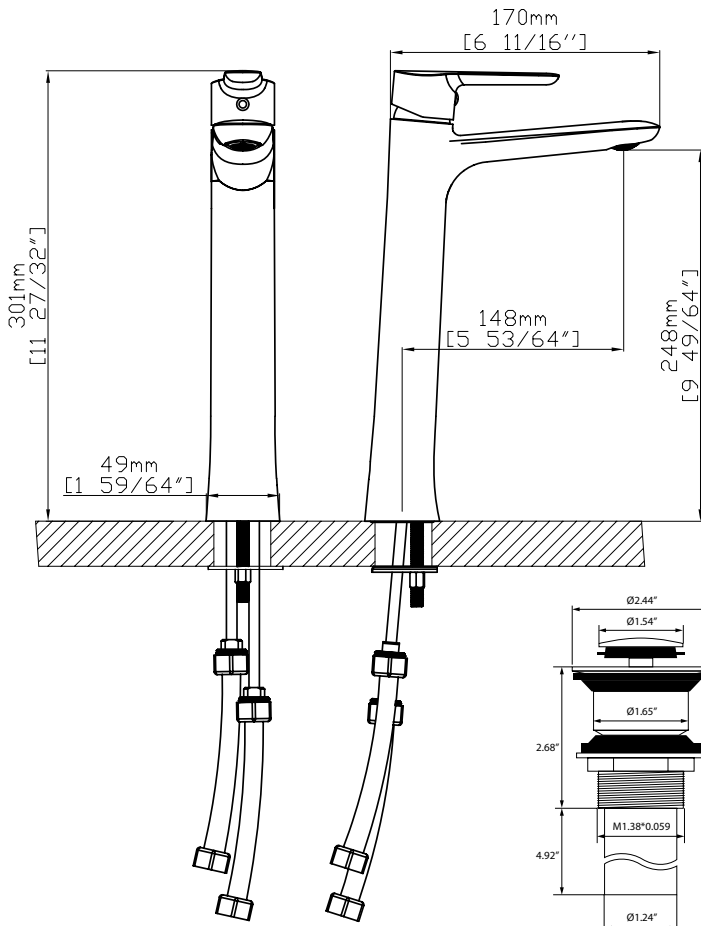

DSF-30BVE00

UPC:

Style:

- Bathroom Faucet
- 2 Handle Wide Spread

Installation Type:

- Three Hole

Features:

- Brass Water Way
- Ceramic Disc Cartridge
- Neoperl Aerator
- Stainless Steel Braided Hose, US 3/8", 50cm Length
- Includes Non-Overflow Push Pop-Up Drain

Flow Rate:

- 1.5 gpm max @ 60 psi

Certifications:

- cUPC

Warranty:

- Lifetime Limited Warranty

Available Color/Finish

CR - Chrome
BN - Brushed Nickel

Applies To Models:

DSF-30BVE00CR UPC:
DSF-30BVE00BN UPC: