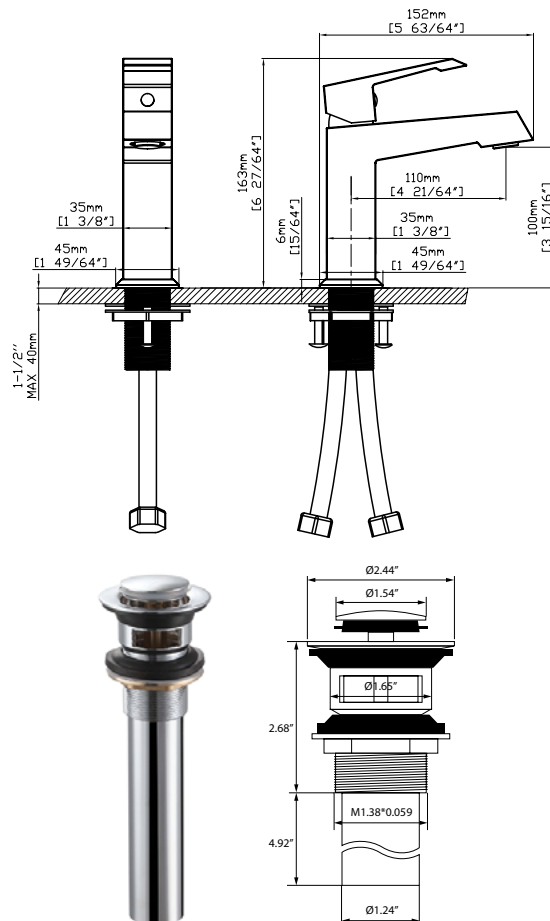

## Style:

- Bathroom Faucet
- Single Handle

## Installation Type:

- One Hole

## Features:

- Brass Water Way
- Ceramic Disc Cartridge
- Neoperl Aerator
- Stainless Steel Braided Hose, US 3/8", 50cm Length
- Includes Push Pop-Up Drain For Use With Overflow