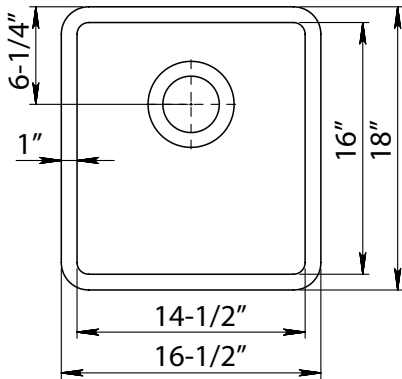

GSE-QC1618

UPC:

Style:

- Kitchen Sink
- Single Bowl
- Undermount

Material:

- Quartz Composite

Size:

- Overall: 16" x 18"
- Bowl Depth: 8-3/4"
- Drain Diameter: 3-1/2"

Features:

- Made from 80% quartz, only diamond is harder
- Durable; highly resistant to scratches and stains
- Non-porous surface, easy-to-clean
- Extremely hygienic, does not absorb bacteria
- Heat resistant to +500°F
- PerfectFit drains for easy cleaning

Certifications:

- Complies with ANSI Z124.6-2007
- Complies with EN 13310:2003

Warranty:

- Lifetime Limited Warranty

Available Color/Finish

B - Beige
C - Concrete (Shown)
K - Black
M - Mocha
W - White

Available Accessories (Not Included):

- Bottom Grid(s)
- Color Matched Basket Strainer
- Color Matched Disposal Flange