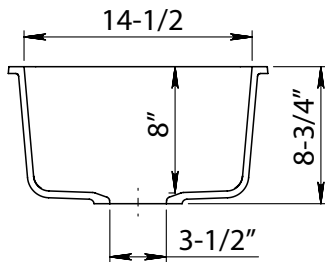

GSE-QC1618

UPC: