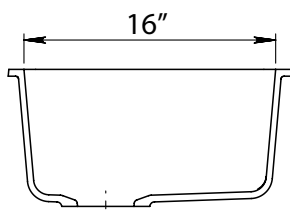

GSE-QC1618

UPC: