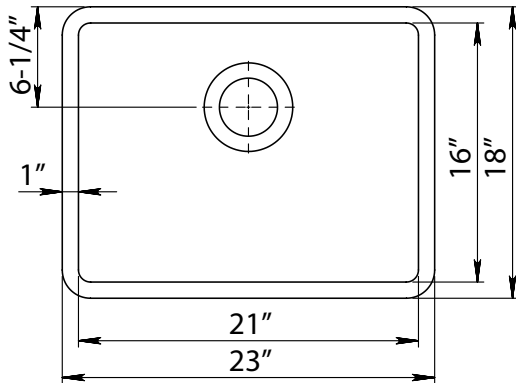

GSE-QC2318

UPC:

Style:

- Kitchen Sink
- Single Bowl
- Undermount

Material:

- Quartz Composite

Size:

- Overall: 23" x 18"
- Bowl Depth: 9"
- Drain Diameter: 3-1/2"