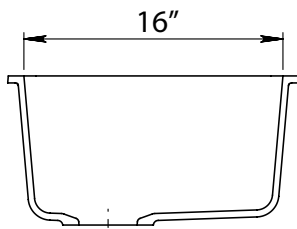

GSE-QC2318

UPC:

Style:

- Kitchen Sink
- Single Bowl
- Undermount

Material:

- Quartz Composite

Size:

- Overall: 23" x 18"
- Bowl Depth: 9"
- Drain Diameter: 3-1/2"