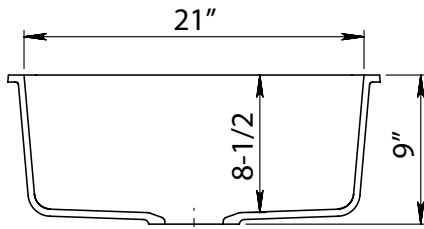

GSE-QC2318

UPC:

Style:

- Kitchen Sink
- Single Bowl
- Undermount

Material:

- Quartz Composite

Size:

- Overall: 23" x 18"
- Bowl Depth: 9"
- Drain Diameter: 3-1/2"