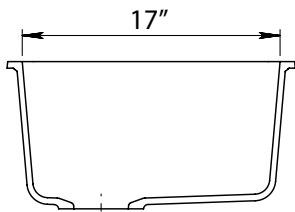

GSE-QC3219

UPC:

Style:

- Kitchen Sink
- Single Bowl
- Undermount

Material:

- Quartz Composite

Size:

- Overall: 32" x 19"
- Bowl Depth: 9-3/4"
- Drain Diameter: 3-1/2"