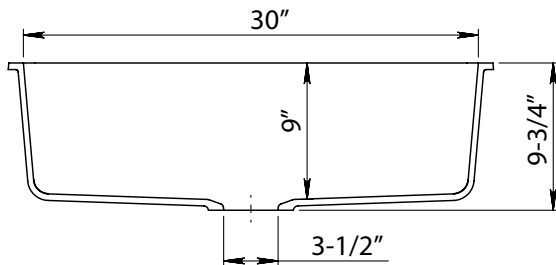

GSE-QC3219

UPC:

Style:

- Kitchen Sink
- Single Bowl
- Undermount

Material:

- Quartz Composite

Size:

- Overall: 32" x 19"
- Bowl Depth: 9-3/4"
- Drain Diameter: 3-1/2"