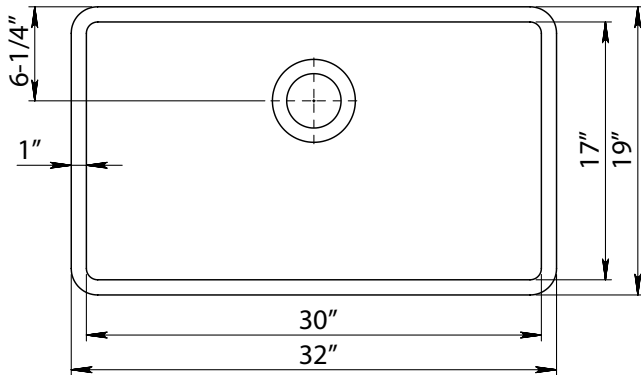

GSE-QC3219

UPC:

Style:

- Kitchen Sink
- Single Bowl
- Undermount

Material:

- Quartz Composite

Size:

- Overall: 32" x 19"
- Bowl Depth: 9-3/4"
- Drain Diameter: 3-1/2"