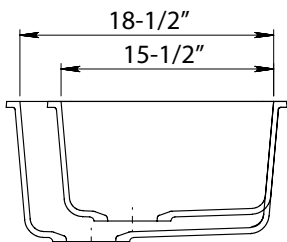

GSE-QC7030LD

UPC:

Style:

- Kitchen Sink
- 70/30 Double Bowl
- Low Divide
- Undermount

Material:

- Quartz Composite

Size:

- Overall: 33" x 20.5"
- Bowl Depth: 10-1/4" | 8-3/4"
- Drain Diameter: 3-1/2"