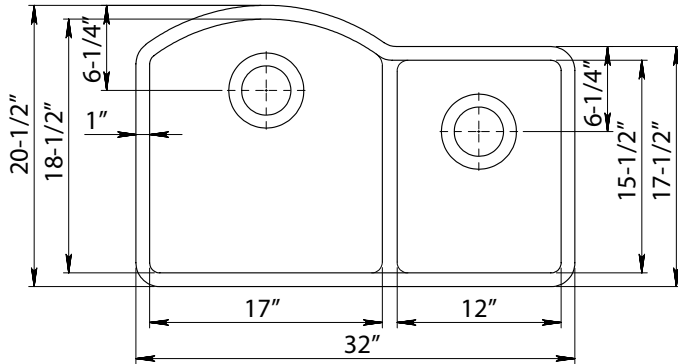

GSE-QC7030LD

UPC:

Style:

- Kitchen Sink
- 70/30 Double Bowl
- Low Divide
- Undermount

Material:

- Quartz Composite

Size:

- Overall: 33" x 20.5"
- Bowl Depth: 10-1/4" | 8-3/4"
- Drain Diameter: 3-1/2"