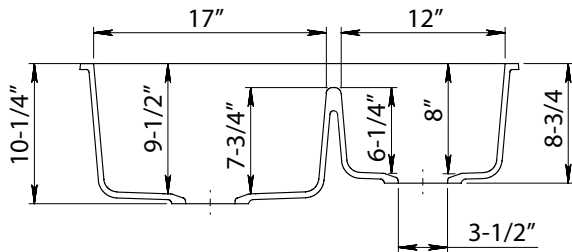

GSE-QC7030LD

UPC:

Style:

- Kitchen Sink
- 70/30 Double Bowl
- Low Divide
- Undermount

Material:

- Quartz Composite

Size:

- Overall: 33" x 20.5"
- Bowl Depth: 10-1/4" | 8-3/4"
- Drain Diameter: 3-1/2"