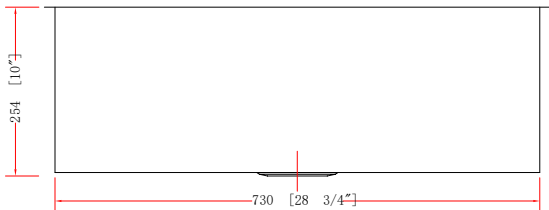

DSL-3020

KITCHEN SINK WITH ACCESSORY LEDGES

Style:

- Zero Radius with Accessory Ledges
- Undermount
- Kitchen Sink
- Single Bowl

Size:

- Overall: 30" x 20" x 10"
- Bowl Size: 28" x 16.75" x 10"

Features:

- 16 Gauge Thickness
- 304 Stainless Steel Sink
- 18/10 Chrome/Nickel Content
- Extra Large Sound Cancellation Pads
- Thermal Undercoating