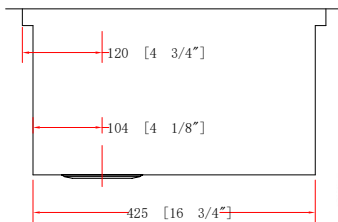

DSL-3020

KITCHEN SINK WITH ACCESSORY LEDGES

Style:

- Zero Radius with Accessory Ledges
- Undermount
- Kitchen Sink
- Single Bowl

Size:

- Overall: 30" x 20" x 10"
- Bowl Size: 28" x 16.75" x 10"

Features:

- 16 Gauge Thickness
- 304 Stainless Steel Sink
- 18/10 Chrome/Nickel Content
- Extra Large Sound Cancellation Pads
- Thermal Undercoating