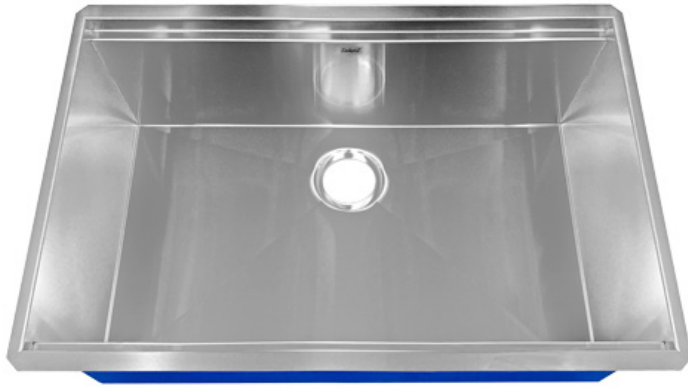

DSL-3020

KITCHEN SINK WITH ACCESSORY LEDGES

Style:

- Zero Radius with Accessory Ledges
- Undermount
- Kitchen Sink
- Single Bowl

Size:

- Overall: 30" x 20" x 10"
- Bowl Size: 28" x 16.75" x 10"

Features:

- 16 Gauge Thickness
- 304 Stainless Steel Sink
- 18/10 Chrome/Nickel Content
- Extra Large Sound Cancellation Pads
- Thermal Undercoating

Certifications:

- cUPC

Warranty:

- Lifetime Limited Warranty

Available Color/Finish

Included Accessories:

- Bottom Grid(s): DSL-BG3020
- Basket Strainer: DSA-PBSSS
- Colander
- Cutting Board