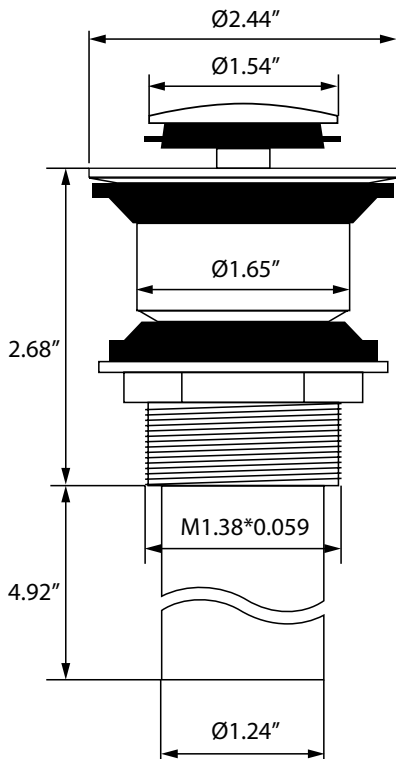

DSF-ASD

PUSH POP-UP DRAIN WITH OVERFLOW

Style:

- Push Pop-Up Drain
- Stainless Steel

Installation Type:

- Bathroom Sink

Features:

- For vessel sinks **without** an overflow