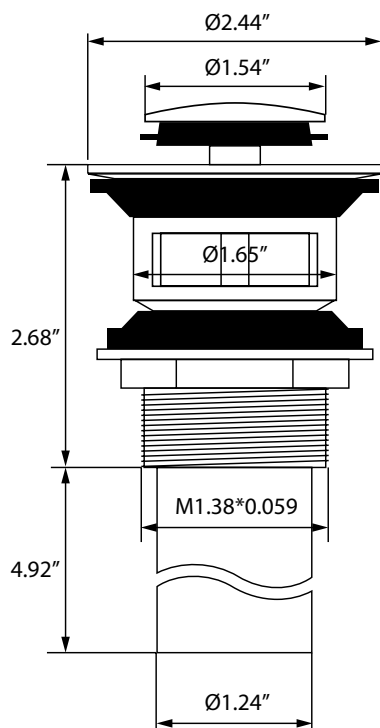

DSF-OSD

PUSH POP-UP DRAIN WITH OVERFLOW

Style:

- Push Pop-Up Drain
- Stainless Steel

Installation Type:

- Bathroom Sink

Features:

- For sinks with an overflow