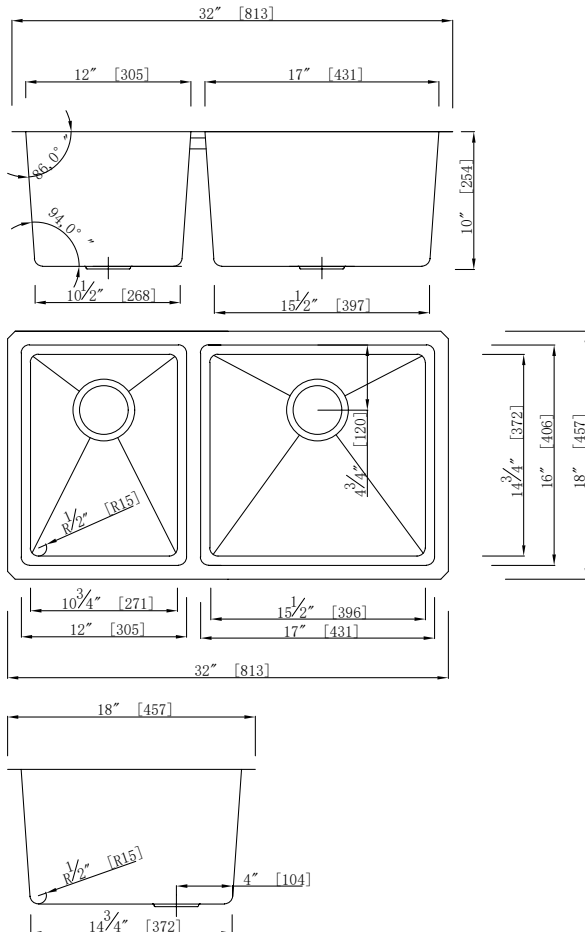

GSM-4060

UPC: 813649025408

Style:

- Micro Radius
- Undermount
- Kitchen Sink
- 40/60 Straight-Cut Double Bowl

Size:

- Overall: 32"x18"x10"
- Bowl Size: (L)12"x16"x10" | (R)17"x16"x10"

Features:

- 18 Gauge Thickness
- 304 Stainless Steel Sink
- 18/10 Chrome/Nickel Content
- Extra Large Sound Cancellation Pads
- Thermal Undercoating