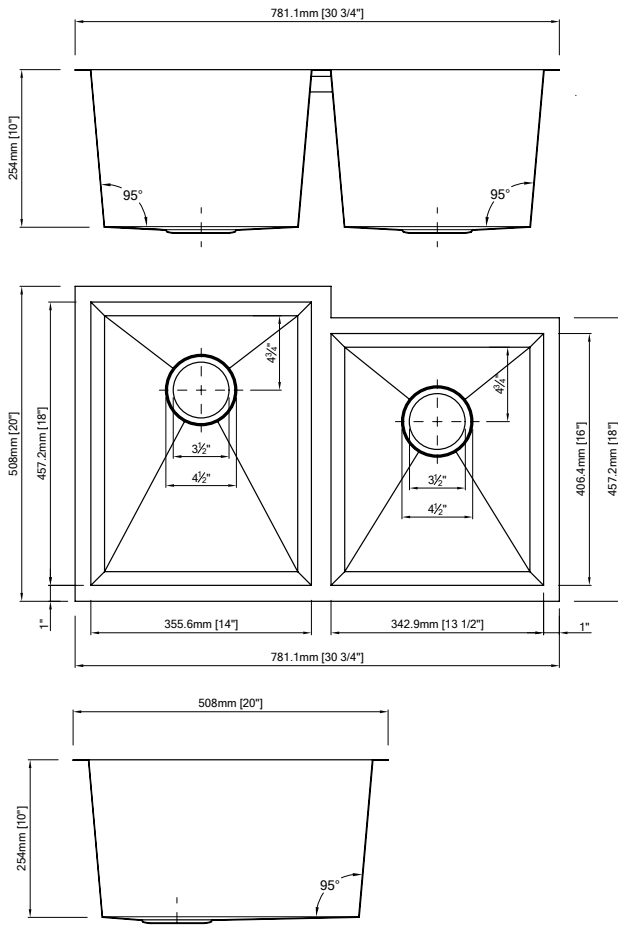

Warranty:

- Lifetime Limited Warranty

Available Color/Finish

Available Accessories:

- Bottom Grid(s): GSMZ-BG6040-1
- Basket Strainer: DSA-PBSSS