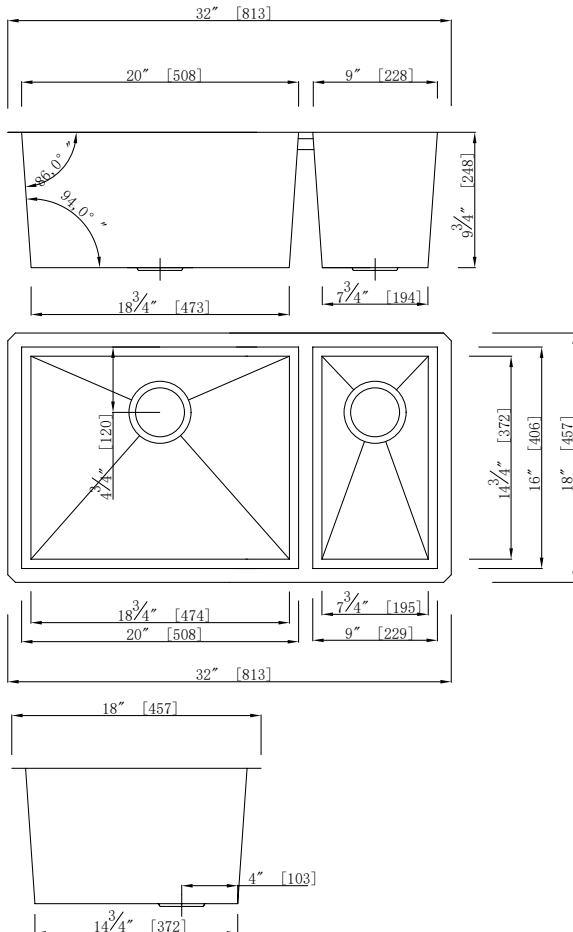

**GSZ-7030**

UPC: 813649022377

**Style:**

- Zero Radius
- Undermount
- Kitchen Sink
- 70/30 Straight-Cut Double Bowl

**Size:**

- Overall: 32"x18"x9.75"
- Bowl Size: (L)20"x16"x9.75" | (R)9"x16"x9.75"

**Features:**

- 18 Gauge Thickness
- 304 Stainless Steel Sink
- 18/10 Chrome/Nickel Content
- Extra Large Sound Cancellation Pads
- Thermal Undercoating

**Certifications:**

- cUPC

**Warranty:**

- Lifetime Limited Warranty