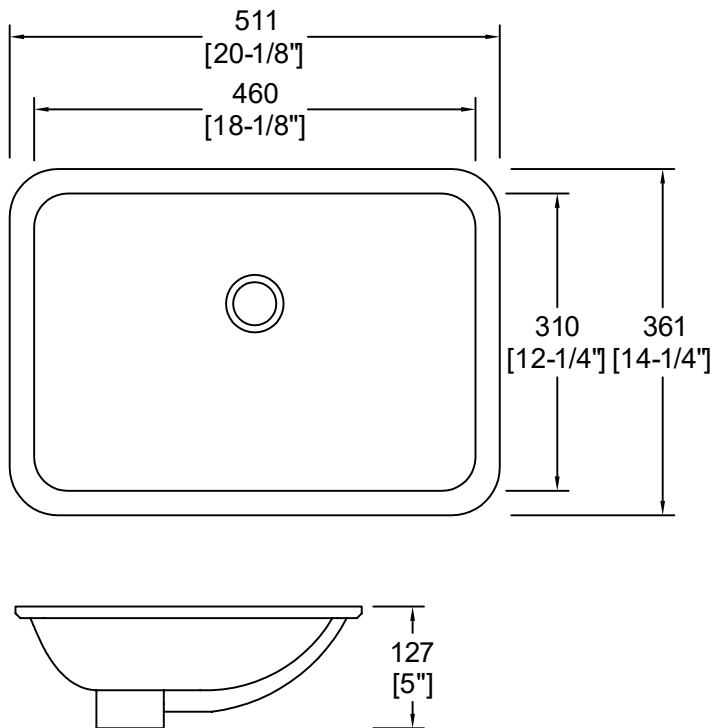

US-1812W-ADA

*SHOWN IN WHITE

ADA
Compliant

Style:

- Undermount
- Lavatory Sink
- Single Rectangle Bowl

Material:

- Porcelain

Size:

- Overall: 20.125" x 14.25" x 5"
- Bowl Size: 18.125" x 12.25" x 3"

Certifications:

- cUPC
- CSA
- ADA Compliant

Important:

Dimensions of fixtures are nominal and may vary within the range of tolerances established by ANSI Standard A112.19.2. These measurements are subject to change or cancellation. No responsibility is assumed for use of superseded or voided pages.