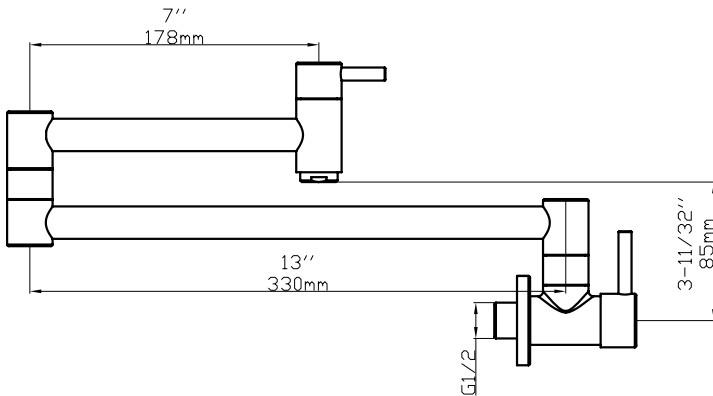

DSF-07KPF00

UPC:

Style:

- Kitchen Faucet
- Pot Filler

Installation Type:

- Single Hole

Features:

- Brass Water Way
- Zinc Handle
- Ceramic Disc Cartridge
- Neoperl Aerator
- Stainless Steel Braided Hose, US 3/8", 50cm Length

Flow Rate:

- 1.5 gpm max @ 60 psi

Certifications:

- cUPC

Warranty:

- Lifetime Limited Warranty

Available Color/Finish

CR - Chrome
BN - Brushed Nickel
MBK - Matte Black
ORB - Oil Rubbed Bronze