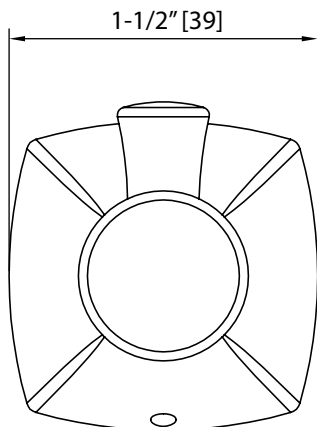

DSF-42BASRH

BATHROOM ACCESSORIES SINGLE ROBE HOLDER

Style:

- Bathroom Accessories
- Single Robe Holder

Installation Type:

- Wall Mounted

Features:

- Brass Body