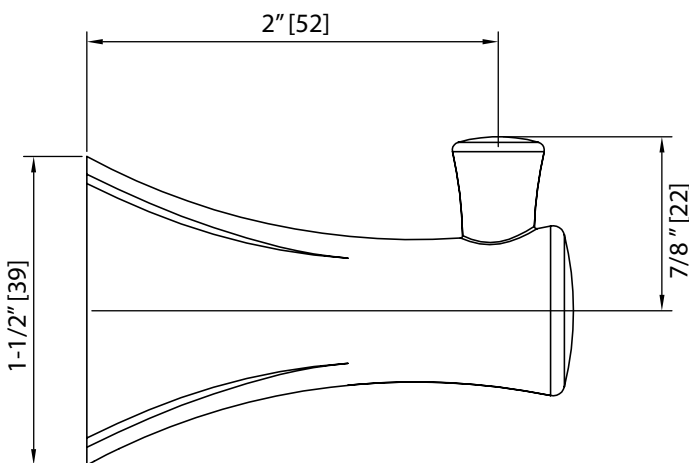

DSF-42BASRH

BATHROOM ACCESSORIES SINGLE ROBE HOLDER

Style:

- Bathroom Accessories
- Single Robe Holder

Installation Type:

- Wall Mounted

Features:

- Brass Body