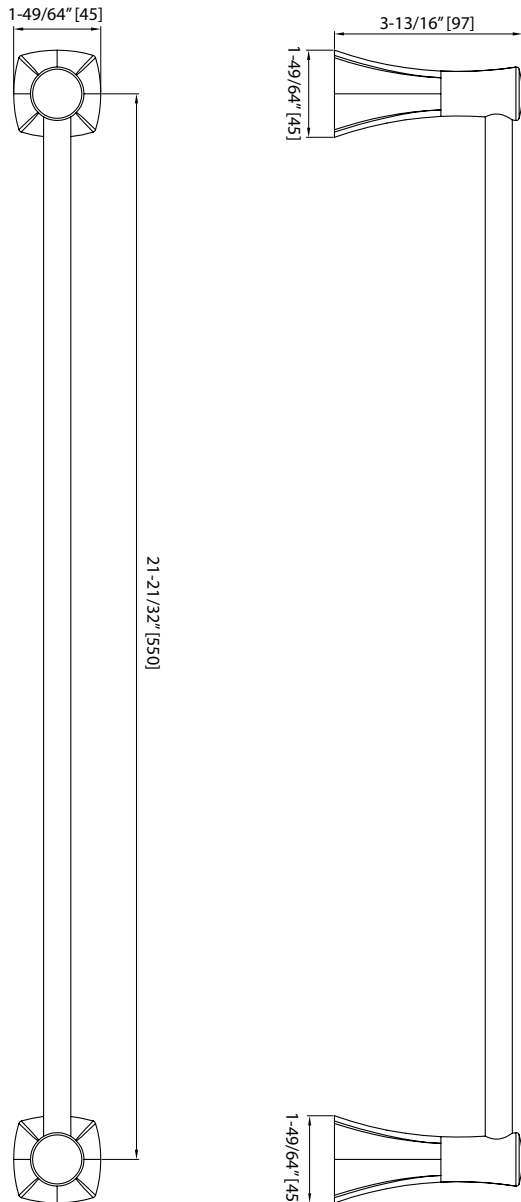

# DSF-42BATBH

BATHROOM ACCESSORIES TOWEL HOLDER

### Style:

- Bathroom Accessories
- Bar Towel Holder

### Installation Type:

- Wall Mounted

### Features:

- Brass Body