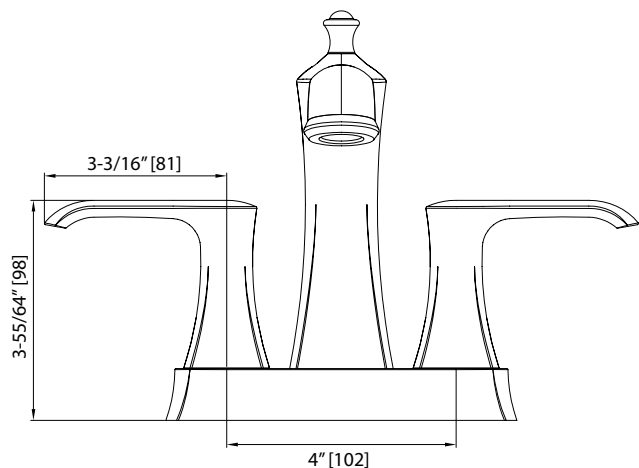

DSF-42BCS00

4" CENTER-SET BATHROOM FAUCET

Style:

- Bathroom Faucet
- 2 Handle Wide Spread

Installation Type:

- Three Hole

Features:

- Durable Brass Cartridge
- Zinc Alloy Body Shell
- Brass Body
- Neoperl Aerators
- 50cm Length Flexible Pipes
- Includes Lift-Rod Drain

Flow Rate:

- 1.5 gpm max @ 60 psi (North America)
- 1.2 gpm max @ 60 psi (California)

Certifications:

- cUPC
- ADA (for lever handle)

Warranty:

- Lifetime Limited Warranty

Available Color/Finish

BN - Brushed Nickel