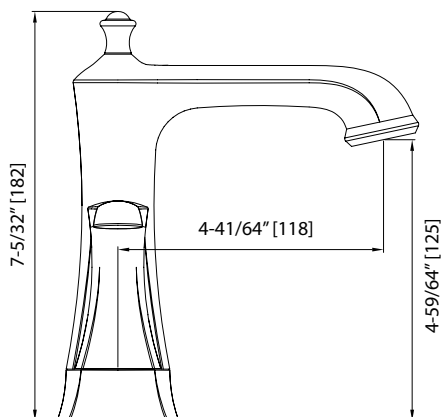

DSF-42BCS00

4" CENTER-SET BATHROOM FAUCET

Style:

- Bathroom Faucet
- 2 Handle Wide Spread

Installation Type:

- Three Hole

Features:

- Durable Brass Cartridge
- Zinc Alloy Body Shell
- Brass Body
- Neoperl Aerators
- 50cm Length Flexible Pipes
- Includes Lift-Rod Drain

Flow Rate:

- 1.5 gpm max @ 60 psi (North America)
- 1.2 gpm max @ 60 psi (California)

Certifications:

- cUPC
- ADA (for lever handle)

Warranty:

- Lifetime Limited Warranty

Available Color/Finish

BN - Brushed Nickel