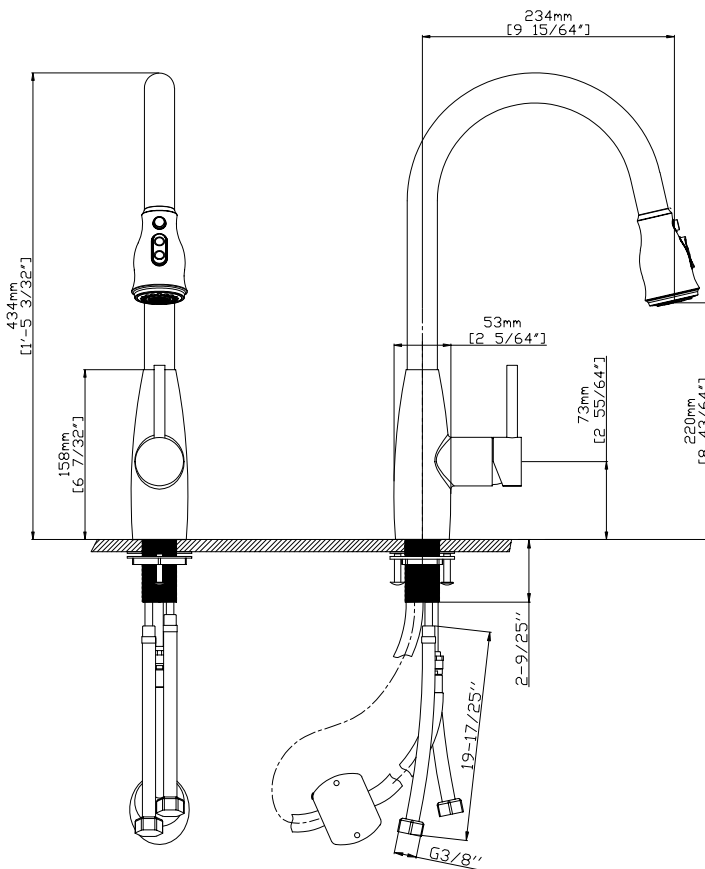

DSF-17KPO04

UPC:

Style:

- Pull Down Kitchen Faucet
- Two Function Spray Head

Installation Type:

- Single Hole

Features:

- Brass Water Way
- Zinc Handle
- Ceramic Disc Cartridge
- Neoperl Aerator
- Stainless Steel Braided Hose, US 3/8", 50Cm Length
- **Base Plate Not Included**

Flow Rate:

- 1.5 gpm max @ 60 psi

Certifications:

- cUPC

Warranty:

- Lifetime Limited Warranty

Available Color/Finish

CR - Chrome
BN - Brushed Nickel
GD - Gold

Applies To Models:

DSF-17KPO04CR
DSF-17KPO04BN
DSF-17KPO04GD