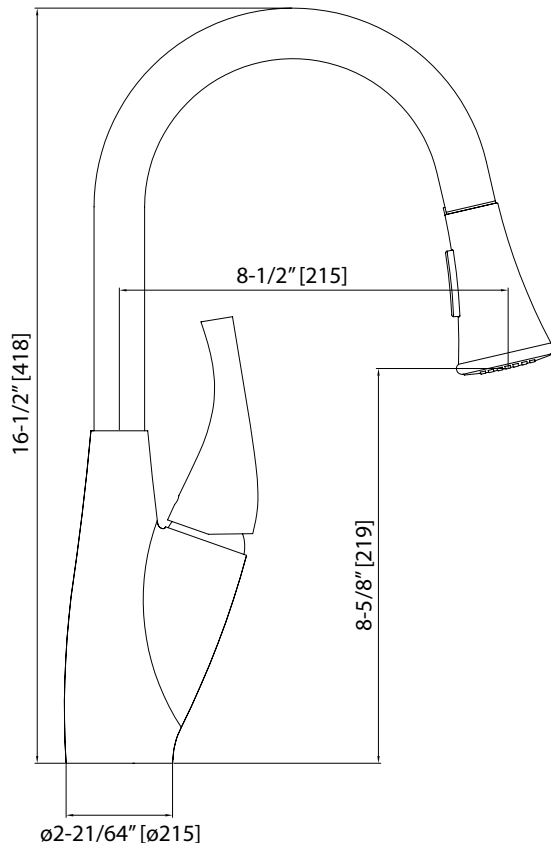

### Style:

- Pull Down Kitchen Faucet
- Two Function Spray Head

### Installation Type:

- Single Hole