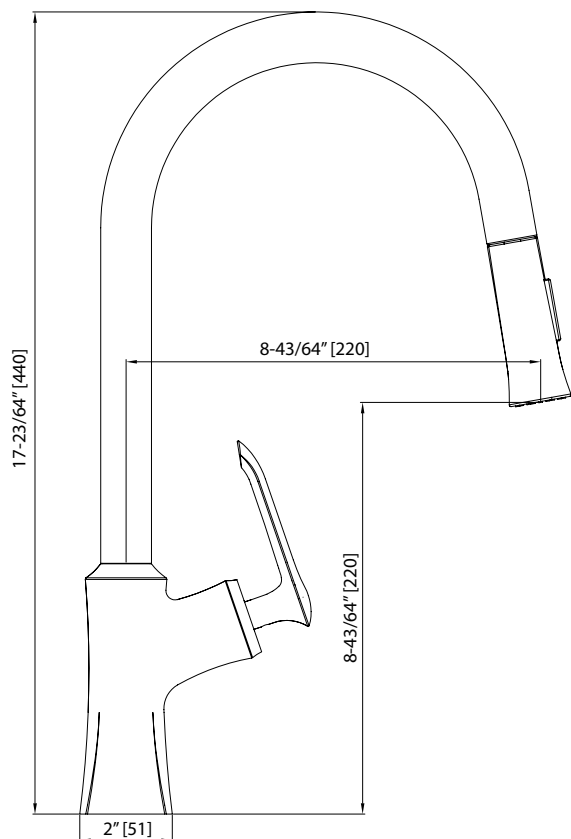

DSF-18KPO01

UPC:

Style:

- Pull Down Kitchen Faucet
- Two Function Spray Head

Installation Type:

- Single Hole

Features:

- Durable Ceramic Cartridge
- Zinc Alloy Body Shell
- Brass Body
- Neoperl Aerators
- 50cm Length Flexible Pipes

Flow Rate:

- 1.5 gpm max @ 60 psi

Certifications:

- cUPC

Warranty:

- Lifetime Limited Warranty

Available Color/Finish

BN - Brushed Nickel