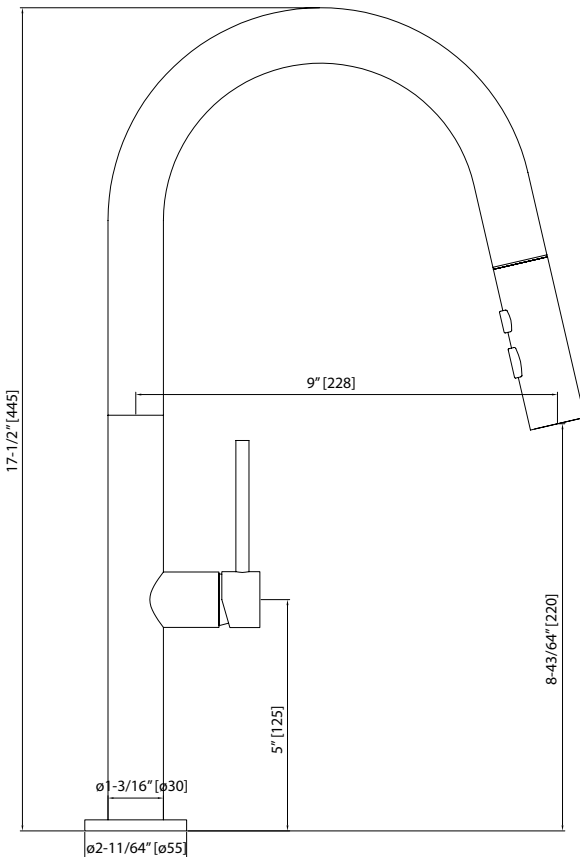

DSF-18KPO02

UPC:

Style:

- Pull Down Kitchen Faucet
- Two Function Spray Head

Installation Type:

- Single Hole

Features:

- Durable Ceramic Cartridge
- Zinc Alloy Body Shell
- Brass Body
- Neoperl Aerators
- 50cm Length Flexible Pipes

Flow Rate:

- 1.5 gpm max @ 60 psi

Certifications:

- cUPC

Warranty:

- Lifetime Limited Warranty

Available Color/Finish

WG - White & Gold
BKG - Black & Gold