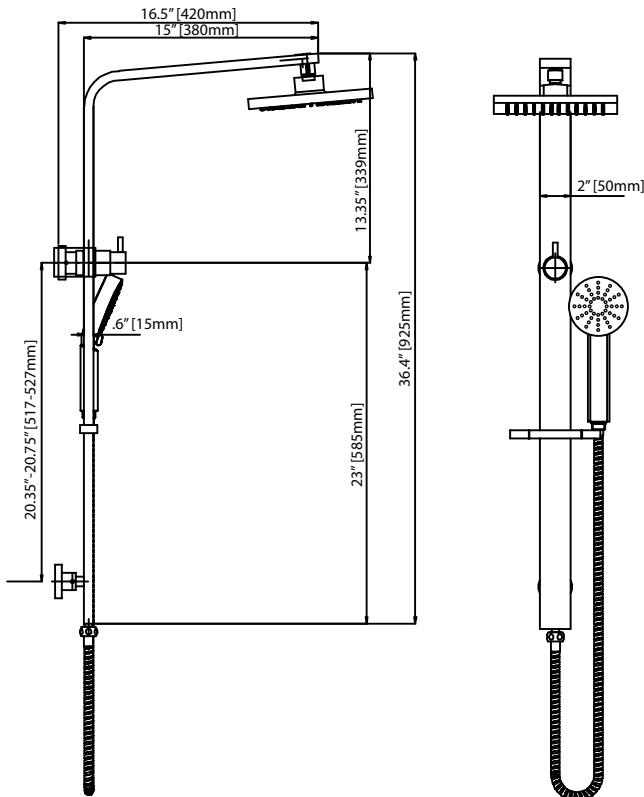

DSF-38BSS01

UPC:

Style:

- Contemporary
- Pressure Balanced
- Rain Head & Hand Shower

Features:

- Lever style handle with temperature indicator on the escutcheon
- Handle operates upward through a 23° arc. The rotation angle of temperature is 100°. Maximum hot through 50° in clockwise direction. Minimum cold through 50° in counterclockwise direction
- Adjustable temperature limit stop to control maximum hot water temperature
- Pressure balancing mechanism maintains selected discharge temperature to ±3.6°F (±2°C)
- Pressure Balance cartridge

Flow Rate:

- Shower head: 2.5 gpm max @ 80 psi

Certifications:

- cUPC
- ADA (for lever handle)

Warranty:

- Lifetime Limited Warranty

Available Color/Finish

CR - Chrome
BN - Brushed Nickel
MBK - Matte Black
ORB - Oil Rubbed Bronze

Applies To Models:

DSF-38BSS01CR	UPC: 810006539561
DSF-38BSS01BN	UPC: 810006539554
DSF-38BSS01MBK	UPC: 810006539578
DSF-38BSS01ORB	UPC: 810006539585