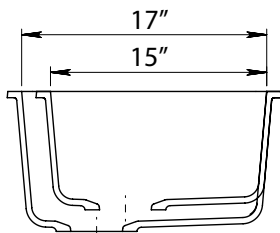

GSE-QC4060LD

UPC:

Style:

- Kitchen Sink
- 40/60 Double Bowl
- Low Divide
- Undermount

Material:

- Quartz Composite

Size:

- Overall: 32" x 19"
- Bowl Depth: 8-1/4" | 9-3/4"
- Drain Diameter: 3-1/2"