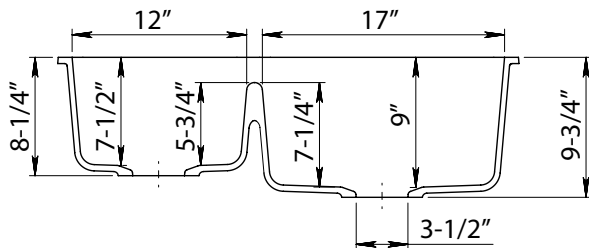

GSE-QC4060LD

UPC:

Style:

- Kitchen Sink
- 40/60 Double Bowl
- Low Divide
- Undermount

Material:

- Quartz Composite

Size:

- Overall: 32" x 19"
- Bowl Depth: 8-1/4" | 9-3/4"
- Drain Diameter: 3-1/2"