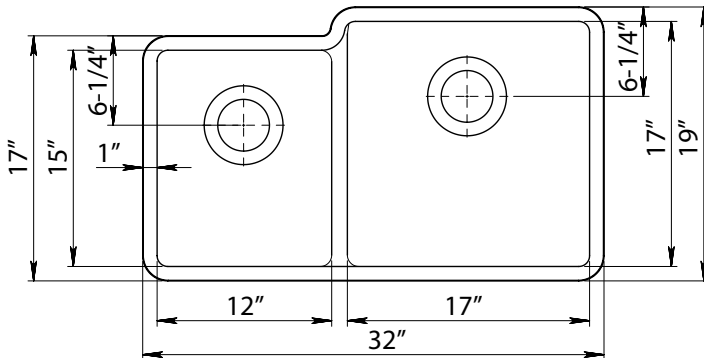

GSE-QC4060LD

UPC:

Style:

- Kitchen Sink
- 40/60 Double Bowl
- Low Divide
- Undermount

Material:

- Quartz Composite

Size:

- Overall: 32" x 19"
- Bowl Depth: 8-1/4" | 9-3/4"
- Drain Diameter: 3-1/2"