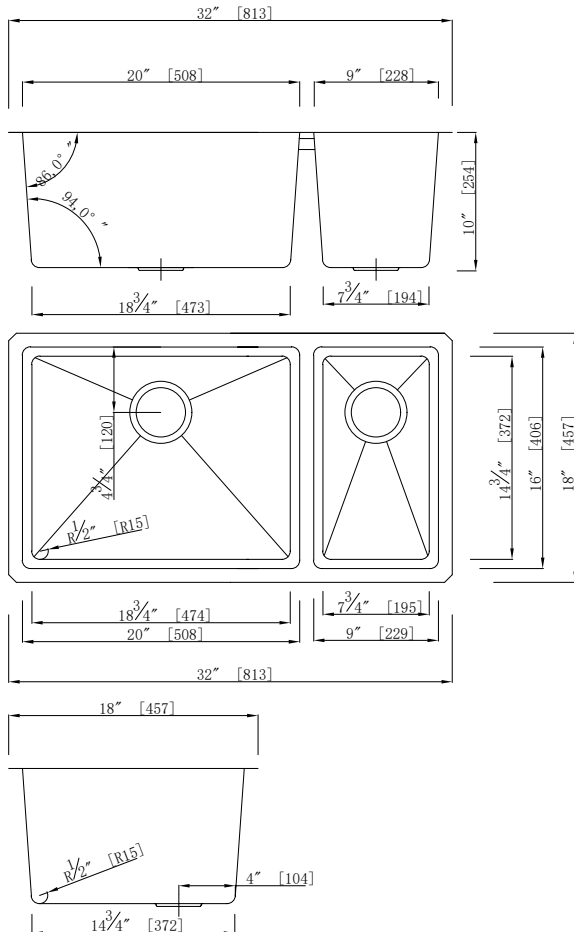

GSM-7030

UPC: 813649025378

Style:

- Micro Radius
- Undermount
- Kitchen Sink
- 70/30 Straight-Cut Double Bowl

Size:

- Overall: 32"x18"x10"
- Bowl Size: (L)20"x16"x10" | (R)9"x16"x10"

Features:

- 18 Gauge Thickness
- 304 Stainless Steel Sink
- 18/10 Chrome/Nickel Content
- Extra Large Sound Cancellation Pads
- Thermal Undercoating