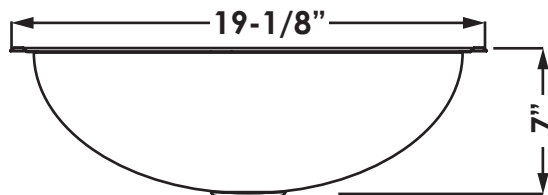

GSR-18-1916A

STAINLESS STEEL LAVATORY SINK

Style:

- Oval
- Undermount
- Lavatory Sink
- Single Bowl

Size:

- Overall: 19.125"x16.125"x7"
- Bowl Size: 17"x14"x7"

Features:

- 18 Gauge Thickness
- 304 Stainless Steel Sink
- 18/10 Chrome/Nickel Content
- **NO Overflow**