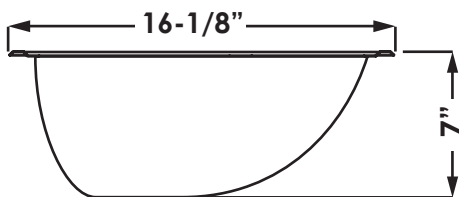

GSR-18-1916A

STAINLESS STEEL LAVATORY SINK

Style:

- Oval
- Undermount
- Lavatory Sink
- Single Bowl

Size:

- Overall: 19.125"x16.125"x7"
- Bowl Size: 17"x14"x7"

Features:

- 18 Gauge Thickness
- 304 Stainless Steel Sink
- 18/10 Chrome/Nickel Content
- **NO Overflow**