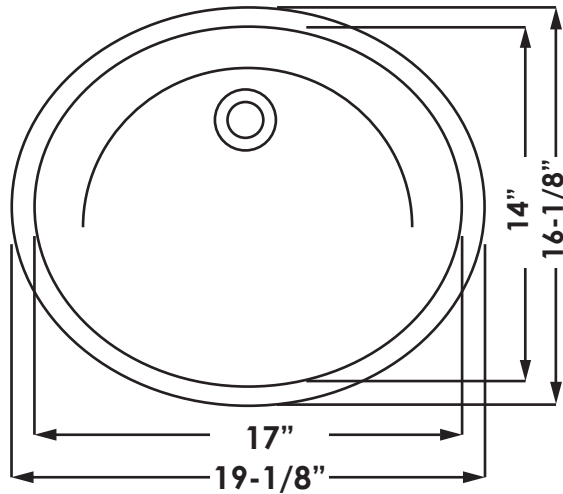

GSR-18-1916A

STAINLESS STEEL LAVATORY SINK

Style:

- Oval
- Undermount
- Lavatory Sink
- Single Bowl

Size:

- Overall: 19.125"x16.125"x7"
- Bowl Size: 17"x14"x7"

Features:

- 18 Gauge Thickness
- 304 Stainless Steel Sink
- 18/10 Chrome/Nickel Content
- **NO Overflow**