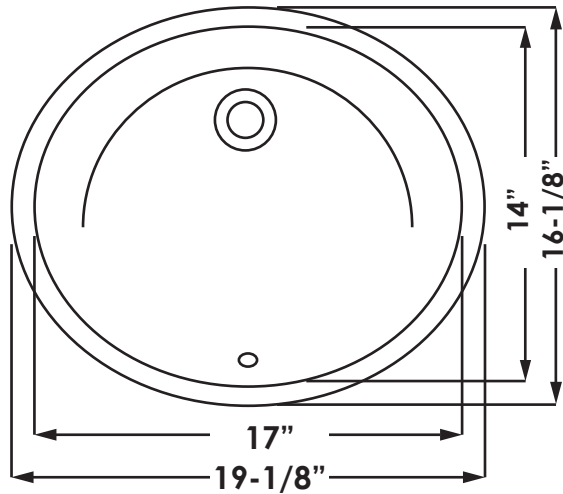

### Style:

- Oval
- Undermount
- Lavatory Sink
- Single Bowl

### Size:

- Overall: 19.125"x16.125"x7"
- Bowl Size: 17"x14"x7"

### Features:

- 18 Gauge Thickness
- 304 Stainless Steel Sink
- 18/10 Chrome/Nickel Content
- **With Overflow**