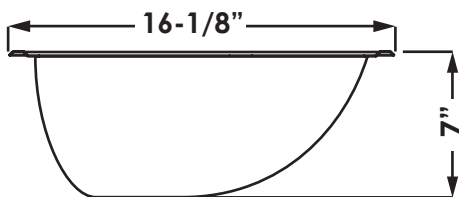

### Style:

- Oval
- Undermount
- Lavatory Sink
- Single Bowl

### Size:

- Overall: 19.125"x16.125"x7"
- Bowl Size: 17"x14"x7"

### Features:

- 18 Gauge Thickness
- 304 Stainless Steel Sink
- 18/10 Chrome/Nickel Content
- **With Overflow**