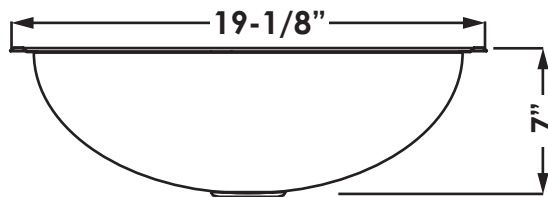

### Style:

- Oval
- Undermount
- Lavatory Sink
- Single Bowl

### Size:

- Overall: 19.125"x16.125"x7"
- Bowl Size: 17"x14"x7"

### Features:

- 18 Gauge Thickness
- 304 Stainless Steel Sink
- 18/10 Chrome/Nickel Content
- **With Overflow**