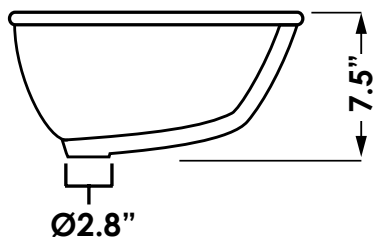

US-2013

*SHOWN IN WHITE

Style:

- Undermount
- Lavatory Sink
- Single Rectangle Bowl

Material:

- Porcelain

Size:

- Overall: 21.9"x14.6"x7.5"
- Bowl Size: 20.1"x12.8"x7.5"

Certifications:

- cUPC

Important:

Dimensions of fixtures are nominal and may vary within the range of tolerances established by ANSI Standard A112.19.2. These measurements are subject to change or cancellation. No responsibility is assumed for use of superseded or voided pages.