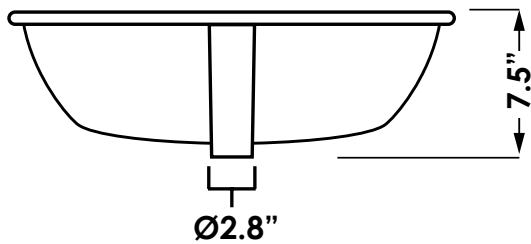

US-2013

*SHOWN IN WHITE

Style:

- Undermount
- Lavatory Sink
- Single Rectangle Bowl

Material:

- Porcelain

Size:

- Overall: 21.9"x14.6"x7.5"
- Bowl Size: 20.1"x12.8"x7.5"

Certifications:

- cUPC

Important:

Dimensions of fixtures are nominal and may vary within the range of tolerances established by ANSI Standard A112.19.2. These measurements are subject to change or cancellation. No responsibility is assumed for use of superseded or voided pages.