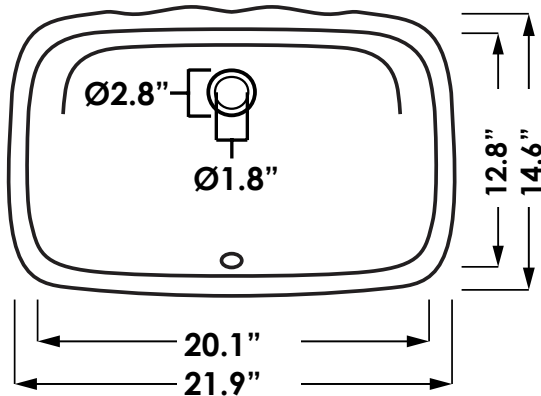

US-2013

*SHOWN IN WHITE

Style:

- Undermount
- Lavatory Sink
- Single Rectangle Bowl

Material:

- Porcelain

Size:

- Overall: 21.9"x14.6"x7.5"
- Bowl Size: 20.1"x12.8"x7.5"

Certifications:

- cUPC

Important:

Dimensions of fixtures are nominal and may vary within the range of tolerances established by ANSI Standard A112.19.2. These measurements are subject to change or cancellation. No responsibility is assumed for use of superseded or voided pages.