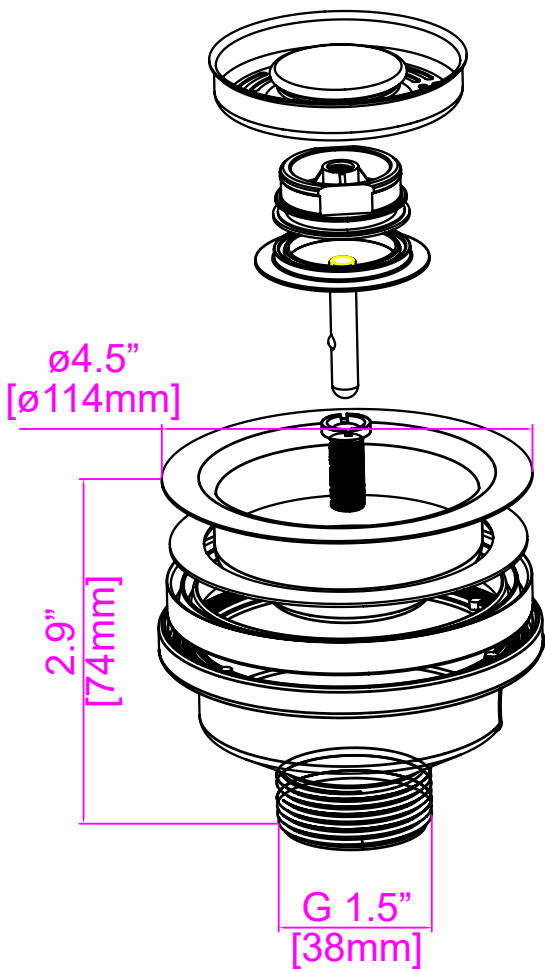

DSA-PBCPVD
 Premium Basket Strainer

Info:

Premium 304 Stainless Steel
 Basket Strainer

Features:

- Basket Stopper
- Simple push/pull function
- Easy basket removal
- Fits standard 3.5" drain openings

Included In: