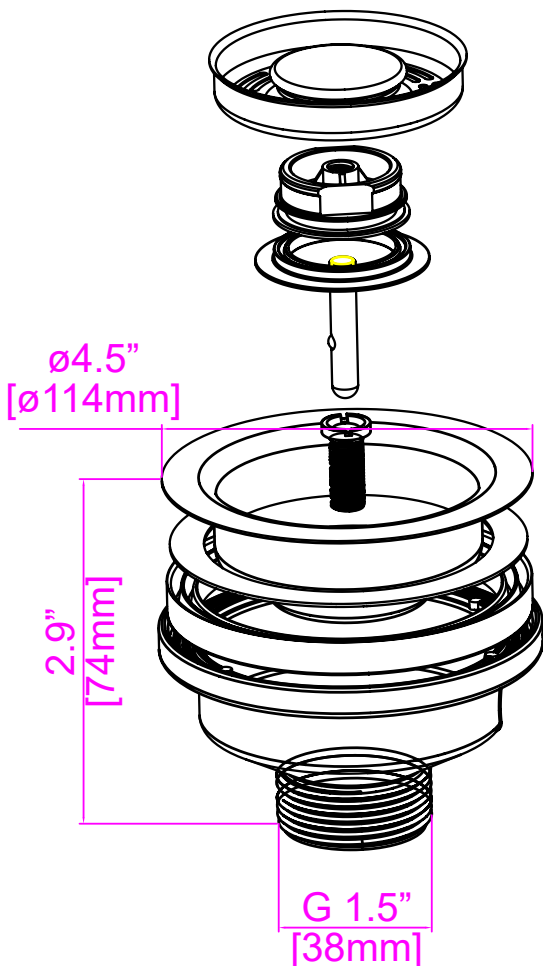

DSA-PBS

Premium Basket Strainer

Info:

Premium 304 Stainless Steel
Basket Strainer

Features:

- Basket Stopper
- Simple push/pull function
- Easy basket removal
- Fits standard 3.5" drain openings
- Materials: 304 stainless steel, pure PP, brass, rubber, PVC and EVA
- Basket push/pull test: (bolt spring ball) over 150000 times

Applies to Models:

- DSA-PBSSS
- DSA-PBSCP
- DSA-PBSGD
- DSA-PBSGBK
- DSA-PBSSV