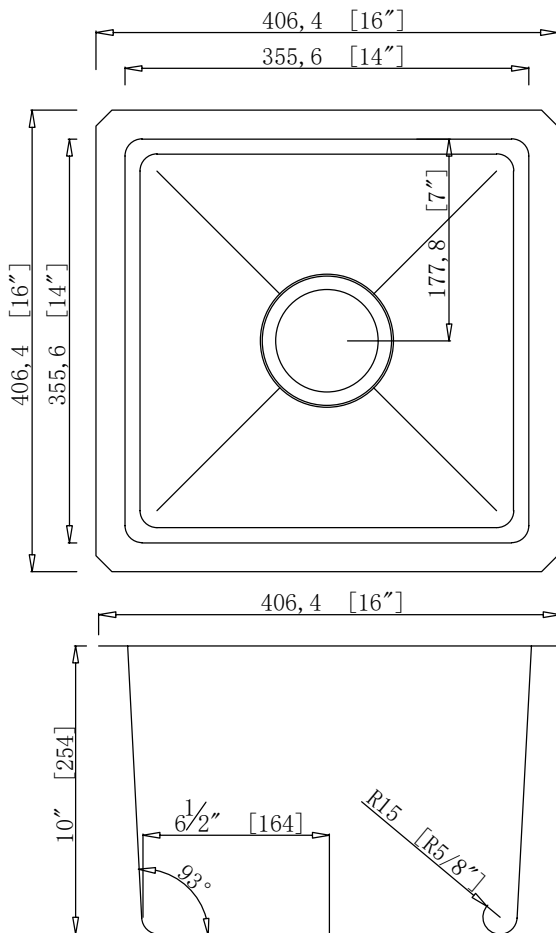

GSM-1616

SQUARE MICRO RADIUS KITCHEN SINK

Style:

- Micro Radius
- Undermount
- Kitchen Sink
- Single Bowl

Size:

- Overall: 16" x 16" x 10"
- Bowl Size: 14" x 14" x 10"

Features:

- 16 Gauge Thickness
- 304 Stainless Steel Sink
- 18/10 Chrome/Nickel Content
- Extra Large Sound Cancellation Pads
- Thermal Undercoating